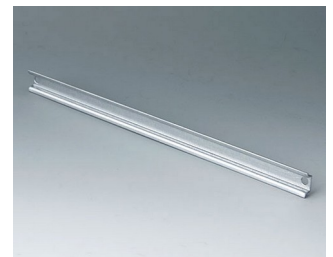

168x35x7,5mm

**C7116087**  
Standard DIN rail, Type TH 15  
Steel

168x15x5,5mm

**C7117056**  
Mounting plate

220,5x152,5x2,5mm

**C7117077**  
Standard DIN rail, Type TH 35  
Steel

220x35x7,5mm

**C7117087**  
Standard DIN rail, Type TH 15  
Steel