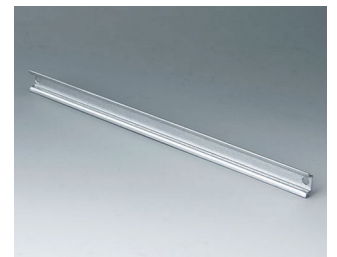

C7116087
Standard DIN rail, Type TH 15
Steel

168x15x5,5mm

C7117056
Mounting plate

220,5x152,5x2,5mm

C7117077
Standard DIN rail, Type TH 35
Steel

220x35x7,5mm

C7117087
Standard DIN rail, Type TH 15
Steel

220x15x5,5mm