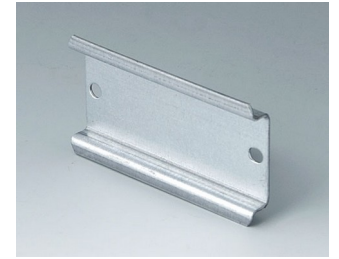

C7110077
Standard DIN rail, Type TH 35
Steel

66x35x7,5mm