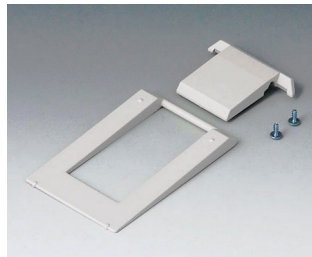

A9250907
Tilt foot bar
ABS (UL 94 HB)
off-white RAL 9002