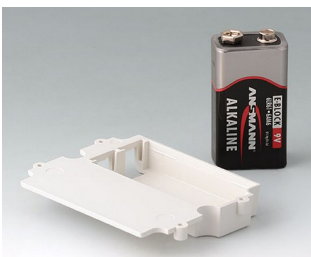

A9174003
Battery compartment, 1 x 9 V
ABS (UL 94 HB)
off-white RAL 9002