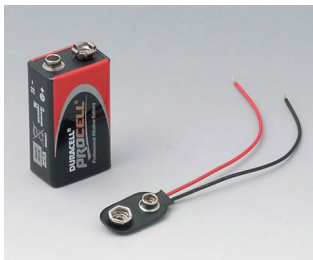

A9174003
Battery compartment, 1 x 9 V
ABS (UL 94 HB)
off-white RAL 9002

A9250907
Tilt foot bar
ABS (UL 94 HB)
off-white RAL 9002

A9250909
Tilt foot bar
ABS (UL 94 HB)
black RAL 9005

Accessory "battery"

A9160003
Plug-in contact, 1 x 9 V (PP3)