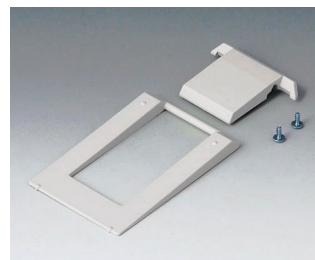

A9250907
Tilt foot bar
ABS (UL 94 HB)
off-white RAL 9002