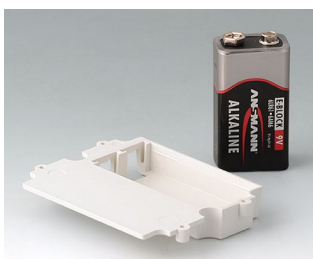

A9174003
Battery compartment, 1 x 9 V
ABS (UL 94 HB)
off-white RAL 9002