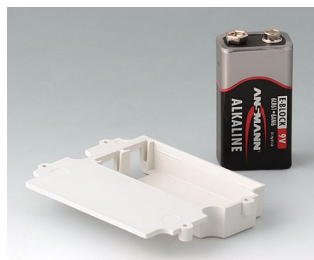

A9174003
Battery compartment, 1 x 9 V
ABS (UL 94 HB)
off-white RAL 9002