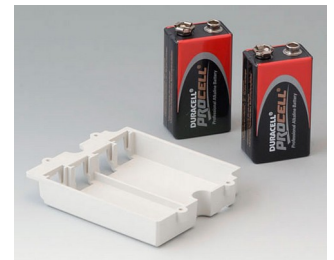

## Accessory "battery"

**A9160003**  
Plug-in contact, 1 x 9 V (PP3)

**A9161002**  
Set of battery clips, 2 x 9 V or 4 x AA  
Steel  
tin-plated

**A9173010**  
9 V contact kit, 1 x 9 V  
ABS (UL 94 HB)

**A9174002**  
Battery compartment, 2 x 9 V  
ABS (UL 94 HB)  
off-white RAL 9002