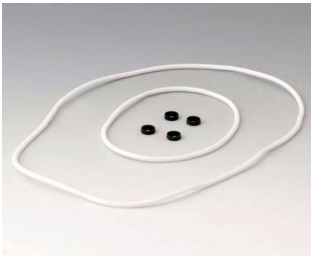

Accessory "protection"

A9173001
Sealing kit S