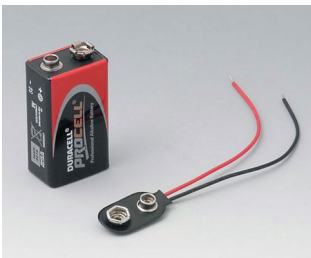

A9174003
Battery compartment, 1 x 9 V
ABS (UL 94 HB)
off-white RAL 9002

A9250907
Tilt foot bar
ABS (UL 94 HB)
off-white RAL 9002

A9250909
Tilt foot bar
ABS (UL 94 HB)
black RAL 9005

Accessory "battery"

A9160003
Plug-in contact, 1 x 9 V (PP3)