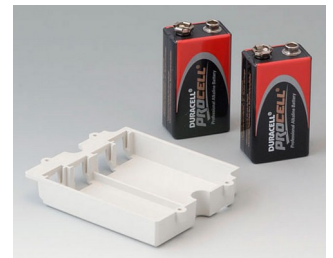

A9161002
Set of battery clips, 2 x 9 V or 4 x AA
Steel
tin-plated

A9173010
9 V contact kit, 1 x 9 V
ABS (UL 94 HB)

A9174002
Battery compartment, 2 x 9 V
ABS (UL 94 HB)
off-white RAL 9002

A9174003
Battery compartment, 1 x 9 V
ABS (UL 94 HB)
off-white RAL 9002