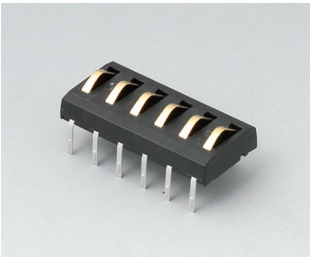

Accessory

A9178007
Contacts, male
gold-plated