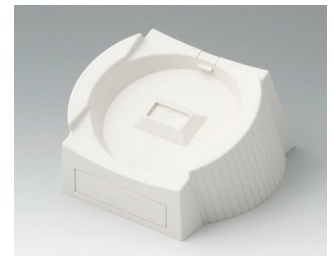

A9177137
Station S
ABS (UL 94 HB)
off-white RAL 9002

A9177139
Station S
ABS (UL 94 HB)
black RAL 9005

A9178007
Contacts, male
gold-plated

A9178118
Battery compartment holder
PC
volcano

A9178128
Battery compartment, M/L, 4 x AA
PC
volcano