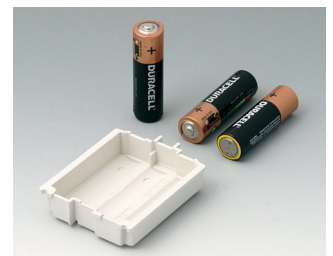

A9176128
Battery compartment XS, 2 x AA
or 1 x 9V
ABS (UL 94 HB)

A9176137
Station XS
ABS (UL 94 HB)
off-white RAL 9002

A9176139
Station XS
ABS (UL 94 HB)
black RAL 9005

A9176158
Battery compartment XS, 3 x AA
ABS (UL 94 HB)
off-white RAL 9002