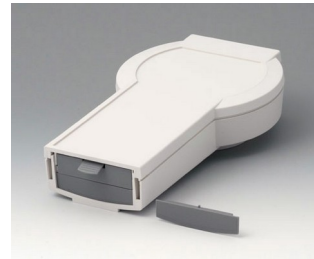

A9178178
End plate for electronic area, Vers. I
PC
volcano