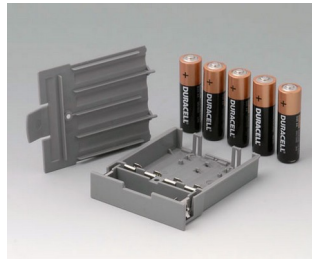

A9176158
Battery compartment XS, 3 x AA
ABS (UL 94 HB)
off-white RAL 9002

A9177310
Battery compartment, 1 x 9 V
ABS (UL 94 HB)

A9178118
Battery compartment holder
PC
volcano

DATEC-CONTROL

A9178128
Battery compartment, M/L, 4 x AA
PC
volcano