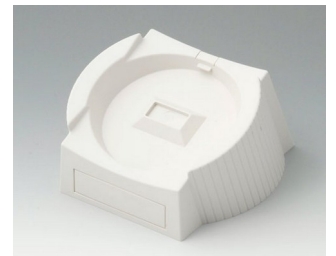

A9177137
Station S
ABS (UL 94 HB)
off-white RAL 9002

A9177139
Station S
ABS (UL 94 HB)
black RAL 9005

A9178007
Contacts, male
gold-plated

A9178118
Battery compartment holder
PC
volcano

A9178128
Battery compartment, M/L, 4 x AA
PC
volcano