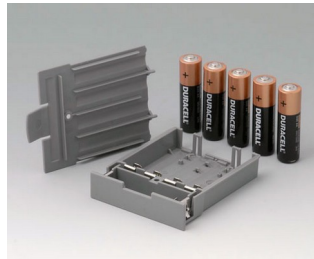

A9178158
Battery compartment, M/L, 5 x
AA
PC
volcano