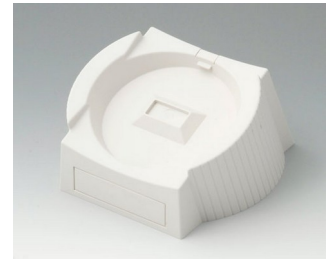

A9178137
Station, Vers. I
ABS (UL 94 HB)
off-white RAL 9002