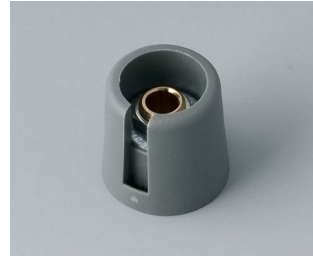

- modern and innovative control knobs
- cover with a matt chrome finish for a classy metallic look (sizes 23-40)
- reliable operation with the tried and tested collet fixing system
- convenient assembly from the front with tight fitting on the axis
- with/without slot for arrow marking elements
- clip-on covers with or without a finger recess for finer control and adjustment (sizes 40-50)
- also suitable for fitting accessory disks, dials, stator and nut covers
- the design is similar to our innovative TOP-KNOBS series; this guarantees you a uniform appearance when using the two knob technologies
- modern colour combinations

Machining

Lacquering

Printing

Laser marking

Installation / Assembly of accessories

COM-KNOBS

Select Versions

A3016048
COM-KNOBS 16, with recess
PA 6
volcano
16x16mm 4mm

A3016049
COM-KNOBS 16, with recess
PA 6
nero
16x16mm 4mm

A3016068
COM-KNOBS 16, with recess
PA 6
volcano
16x16mm 6mm

A3016069
COM-KNOBS 16, with recess
PA 6
nero
16x16mm 6mm

A3016638
COM-KNOBS 16, with recess
PA 6
volcano
16x16mm 1/4"