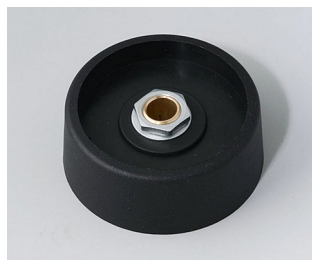

A3131069
COM-KNOBS 31, without recess
PA 6
nero
31x16mm 6mm

A3131638
COM-KNOBS 31, without recess
PA 6
volcano
31x16mm 1/4"

A3131639
COM-KNOBS 31, without recess
PA 6
nero
31x16mm 1/4"

A3140068
COM-KNOBS 40, without recess
PA 6
volcano
40x16mm 6mm