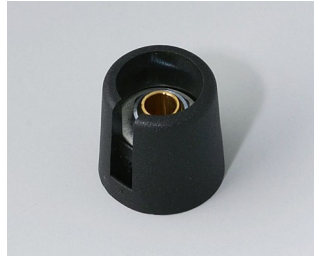

## Select Versions

**A3016048**  
COM-KNOBS 16, with recess  
PA 6  
volcano  
16x16mm 4mm

**A3016049**  
COM-KNOBS 16, with recess  
PA 6  
nero  
16x16mm 4mm

**A3016068**  
COM-KNOBS 16, with recess  
PA 6  
volcano  
16x16mm 6mm