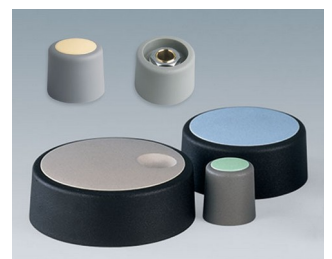

COM-KNOBS

Modern collet knob system

Aesthetic design, a modern selection of pastel colours, and a secure collet fixing system are the main features of our COM-KNOBS range. These very attractive tuning knobs will give your application a high-quality appearance.

- modern and innovative control knobs
- cover with a matt chrome finish for a classy metallic look (sizes 23-40)
- reliable operation with the tried and tested collet fixing system
- convenient assembly from the front with tight fitting on the axis
- with/without slot for arrow marking elements
- clip-on covers with or without a finger recess for finer control and adjustment (sizes 40-50)
- also suitable for fitting accessory disks, dials, stator and nut covers
- the design is similar to our innovative TOP-KNOBS series; this guarantees you a uniform appearance when using the two knob technologies
- modern colour combinations

knob sizes	boreholes
ø 16, 20, 23 mm	4 mm, 6 mm, 1/4"
ø 31 mm	6 mm, 1/4"
ø 40, 50 mm	6 mm, 8 mm