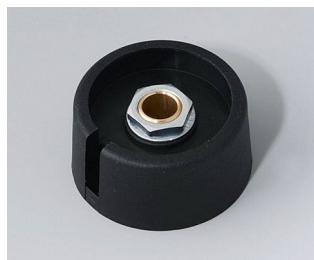

A3023639
 COM-KNOBS 23, with recess
 PA 6
 nero
 23x16mm 1/4"

A3031068
 COM-KNOBS 31, with recess
 PA 6
 volcano
 31x16mm 6mm

A3031069
 COM-KNOBS 31, with recess
 PA 6
 nero
 31x16mm 6mm

A3031638
 COM-KNOBS 31, with recess
 PA 6
 volcano
 31x16mm 1/4"