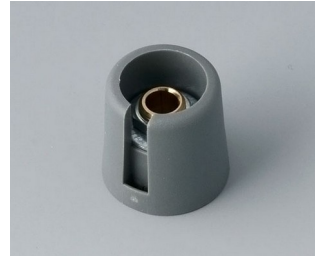

## Select Versions

**A3016048**  
COM-KNOBS 16, with recess  
PA 6  
volcano  
16x16mm 4mm

**A3016049**  
COM-KNOBS 16, with recess  
PA 6  
nero  
16x16mm 4mm

**A3016068**  
COM-KNOBS 16, with recess  
PA 6  
volcano  
16x16mm 6mm