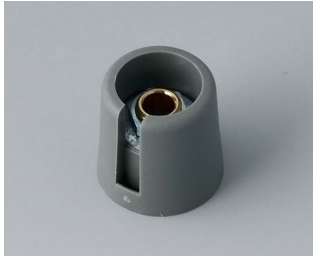

COM-KNOBS

Select Versions

A3016048
COM-KNOBS 16, with recess
PA 6
volcano
16x16mm 4mm