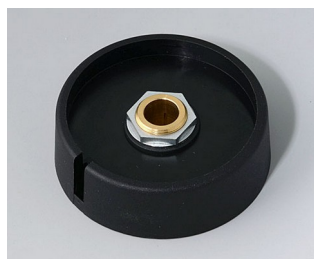

A3040089
 COM-KNOBS 40, with recess
 PA 6
 nero
 40x16mm 8mm

A3050068
 COM-KNOBS 50, with recess
 PA 6
 volcano
 50x16mm 6mm

A3050069
 COM-KNOBS 50, with recess
 PA 6
 nero
 50x16mm 6mm

A3050088
 COM-KNOBS 50, with recess
 PA 6
 volcano
 50x16mm 8mm