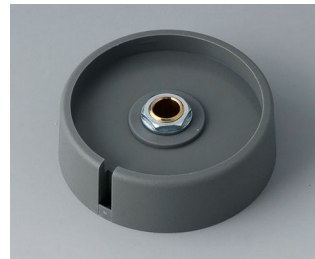

A3050068
COM-KNOBS 50, with recess
PA 6
volcano
50x16mm 6mm