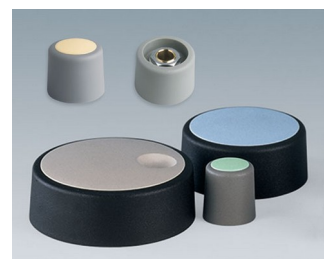

COM-KNOBS

Modern collet knob system

Aesthetic design, a modern selection of pastel colours, and a secure collet fixing system are the main features of our COM-KNOBS range. These very attractive tuning knobs will give your application a high-quality appearance.

- modern and innovative control knobs
- cover with a matt chrome finish for a classy metallic look (sizes 23-40)
- reliable operation with the tried and tested collet fixing system
- convenient assembly from the front with tight fitting on the axis
- with/without slot for arrow marking elements
- clip-on covers with or without a finger recess for finer control and adjustment (sizes 40-50)
- also suitable for fitting accessory disks, dials, stator and nut covers
- the design is similar to our innovative TOP-KNOBS series; this guarantees you a uniform appearance when using the two knob technologies
- modern colour combinations

knob sizes	boreholes
ø 16, 20, 23 mm	4 mm, 6 mm, 1/4"
ø 31 mm	6 mm, 1/4"
ø 40, 50 mm	6 mm, 8 mm