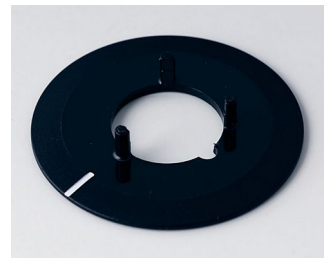

A7331010
Disk 31, with line
ABS (UL 94 HB)
black RAL 9005