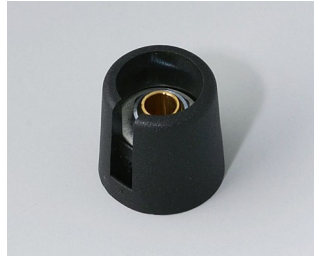

A3016049
COM-KNOBS 16, with recess
PA 6
nero
16x16mm 4mm