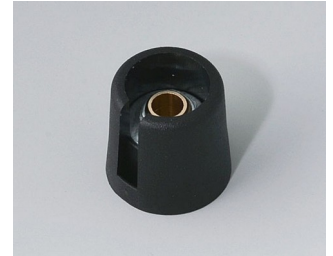

## Select Versions

**A3016048**  
COM-KNOBS 16, with recess  
PA 6  
volcano  
16x16mm 4mm

**A3016049**  
COM-KNOBS 16, with recess  
PA 6  
nero  
16x16mm 4mm

**A3016068**  
COM-KNOBS 16, with recess  
PA 6  
volcano  
16x16mm 6mm