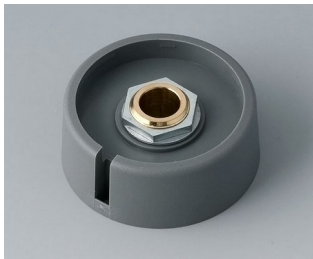

A3023049
COM-KNOBS 23, with recess
PA 6
nero
23x16mm 4mm

A3023068
COM-KNOBS 23, with recess
PA 6
volcano
23x16mm 6mm

A3023069
COM-KNOBS 23, with recess
PA 6
nero
23x16mm 6mm

COM-KNOBS

A3023638
 COM-KNOBS 23, with recess
 PA 6
 volcano
 23x16mm 1/4"

A3023639
 COM-KNOBS 23, with recess
 PA 6
 nero
 23x16mm 1/4"

A3031068
 COM-KNOBS 31, with recess
 PA 6
 volcano
 31x16mm 6mm

A3031069
 COM-KNOBS 31, with recess
 PA 6
 nero
 31x16mm 6mm

A3031638
 COM-KNOBS 31, with recess
 PA 6
 volcano
 31x16mm 1/4"

A3031639
 COM-KNOBS 31, with recess
 PA 6
 nero
 31x16mm 1/4"

A3040068
 COM-KNOBS 40, with recess
 PA 6
 volcano
 40x16mm 6mm

A3040069
 COM-KNOBS 40, with recess
 PA 6
 nero
 40x16mm 6mm

A3040088
 COM-KNOBS 40, with recess
 PA 6
 volcano
 40x16mm 8mm