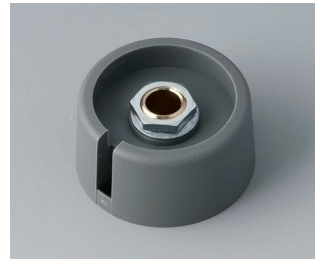

A3031068
COM-KNOBS 31, with recess
PA 6
volcano
31x16mm 6mm