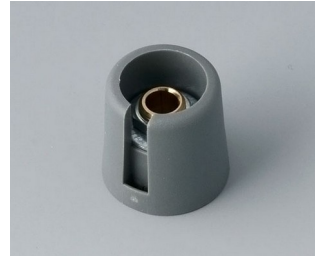

A3016068
COM-KNOBS 16, with recess
PA 6
volcano
16x16mm 6mm