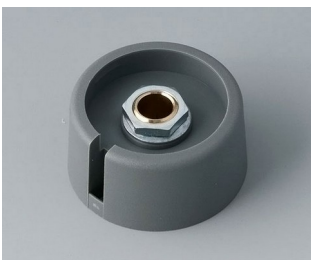

A3023049
COM-KNOBS 23, with recess
PA 6
nero
23x16mm 4mm

A3023068
COM-KNOBS 23, with recess
PA 6
volcano
23x16mm 6mm

A3023069
COM-KNOBS 23, with recess
PA 6
nero
23x16mm 6mm

COM-KNOBS

A3023638
COM-KNOBS 23, with recess
PA 6
volcano
23x16mm 1/4"

A3023639
COM-KNOBS 23, with recess
PA 6
nero
23x16mm 1/4"

A3031068
COM-KNOBS 31, with recess
PA 6
volcano
31x16mm 6mm

A3031069
COM-KNOBS 31, with recess
PA 6
nero
31x16mm 6mm

A3031638
COM-KNOBS 31, with recess
PA 6
volcano
31x16mm 1/4"