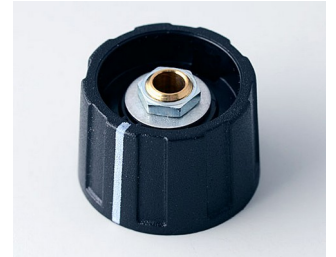

# COMBINATION KNOBS

**A2620040**  
ROUND KNOB 20, with line  
ABS (UL 94 HB)  
black RAL 9005  
20x15mm 4mm

**A2620060**  
ROUND KNOB 20, with line  
ABS (UL 94 HB)  
black RAL 9005  
20x15mm 6mm

**A2620068**  
ROUND KNOB 20, with line  
ABS (UL 94 HB)  
dusty grey RAL 7037  
20x15mm 6mm