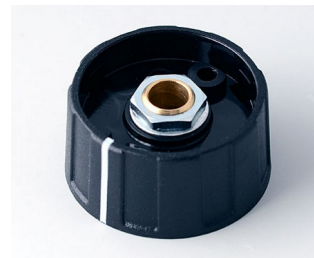

A2631060
ROUND KNOB 31, with line
ABS (UL 94 HB)
black RAL 9005
31x15mm 6mm