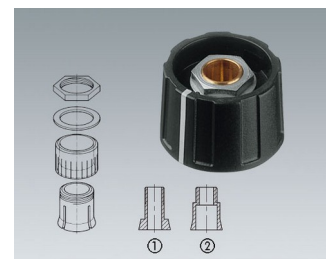

### Round Knobs

sizes  $\varnothing$  9, 10, 13.5, 16, 20, 23, 31, 40, 50 mm  
with boreholes 3, 4, 6, 8 mm, 1/8", 1/4" (depend from the size)

### Wing Knobs

sizes  $\varnothing$  13,5, 16 mm with borehole 6 mm

### Spindle-shaped Knobs

sizes  $\varnothing$  16, 23, 31, 40 mm with boreholes 3, 4, 6 mm (depend from the size)

### Collet Type

sizes 10 and 13: blind holes with screw fixing

sizes 16 and 20: brass collet with stepped counterbored hole, except for axes 4 mm

from size 23 up: brass collet with through holes