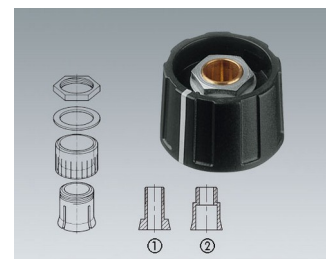

### Round Knobs

sizes  $\varnothing$  9, 10, 13.5, 16, 20, 23, 31, 40, 50 mm  
with boreholes 3, 4, 6, 8 mm, 1/8", 1/4" (depend from the size)

### Wing Knobs

sizes  $\varnothing$  13,5, 16 mm with borehole 6 mm

### Spindle-shaped Knobs

sizes  $\varnothing$  16, 23, 31, 40 mm with boreholes 3, 4, 6 mm (depend from the size)

### Collet Type

sizes 10 and 13: blind holes with screw fixing

sizes 16 and 20: brass collet with stepped counterbored hole, except for axes 4 mm

from size 23 up: brass collet with through holes