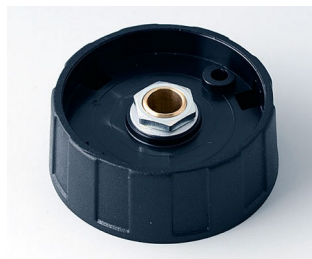

A2540060
ROUND KNOB 40, without line
ABS (UL 94 HB)
black RAL 9005
40x15mm 6mm