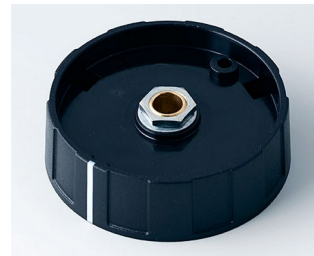

A2650060
ROUND KNOB 50, with line
ABS (UL 94 HB)
black RAL 9005
50x15mm 6mm