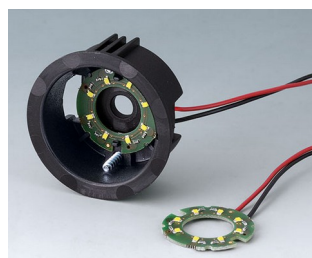

STAR-KNOBS

Modern illuminated tuning knobs

Our STAR-KNOBS are designed for menu driven interfaces, click rotation and click push-in for 'OK'. This reduces the number of knobs and controls required on the front panel. The illumination is a visual highlight and enhances user operation of the equipment.

- innovative design for flush fitting or surface mounting
- the flush-fitting version represents an attractive transition between the knob and the front of the device; the knob can be illuminated, that is, a ring lights up between the recess and the knob cover
- with the surface-mounted version, the knob design makes a great impression thanks to the slight inclination of the body towards the inner axis, thus allowing ergonomically comfortable operation; the knob is mounted on an approx. 3 mm high ring, which can be illuminated if required
- illumination possible with modern, energy-saving SMD LED technology for power supply units with 5 V: either white backlight for the colours diamond, emerald and sapphire or RGB backlight for individual colours as accessory
- knob with or without knurls
- cover with or without finger recess for fine adjustments
- tried and tested collet fixture system with secure fit on the axle
- max. torques: assembly = 1.5 Nm, function = 1.2 Nm

knob sizes boreholes

ø 33 mm 6 mm, 1/4"

ø 41 mm 6 mm

Minimum Components for 1 STAR-KNOB:

1 knob, 1 cover, 1 assembly kit

STAR-KNOBS

Applications and Examples

For rotary potentiometers or rotary pulse generators with round shaft ends in accordance with DIN 41591, including touch function. Measuring and control technology, health care, heating and air conditioning, communication devices, building management, smart factory,