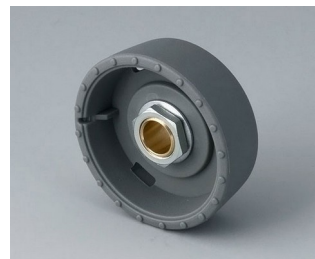

- innovative design for flush fitting or surface mounting
- the flush-fitting version represents an attractive transition between the knob and the front of the device; the knob can be illuminated, that is, a ring lights up between the recess and the knob cover
- with the surface-mounted version, the knob design makes a great impression thanks to the slight inclination of the body towards the inner axis, thus allowing ergonomically comfortable operation; the knob is mounted on an approx. 3 mm high ring, which can be illuminated if required
- illumination possible with modern, energy-saving SMD LED technology for power supply units with 5 V: either white backlight for the colours diamond, emerald and sapphire or RGB backlight for individual colours as accessory
- knob with or without knurls
- cover with or without finger recess for fine adjustments
- tried and tested collet fixture system with secure fit on the axle
- max. torques: assembly = 1.5 Nm, function = 1.2 Nm

B8033069
STAR-KNOBS 33
PA 6
nero
33x14mm 6mm

B8033638
STAR-KNOBS 33
PA 6
volcano
33x14mm 1/4"

B8033639
STAR-KNOBS 33
PA 6
nero
33x14mm 1/4"

B8041068
STAR-KNOBS 41
PA 6
volcano
41x14mm 6mm

B8041069
STAR-KNOBS 41
PA 6
nero
41x14mm 6mm

B8133068
STAR-KNOBS 33, with knurls
PA 6
volcano
33x14mm 6mm

B8133069
STAR-KNOBS 33, with knurls
PA 6
nero
33x14mm 6mm

B8133638
STAR-KNOBS 33, with knurls
PA 6
volcano
33x14mm 1/4"

B8133639
STAR-KNOBS 33, with knurls
PA 6
nero
33x14mm 1/4"