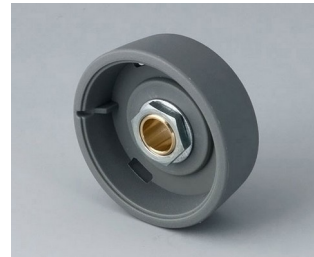

B8033638
STAR-KNOBS 33
PA 6
volcano
33x14mm 1/4"