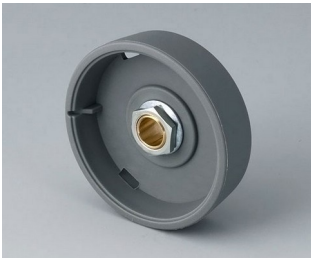

B8041068
STAR-KNOBS 41
PA 6
volcano
41x14mm 6mm