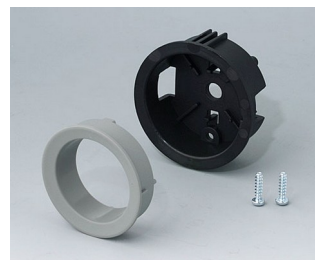

- innovative design for flush fitting or surface mounting
- the flush-fitting version represents an attractive transition between the knob and the front of the device; the knob can be illuminated, that is, a ring lights up between the recess and the knob cover
- with the surface-mounted version, the knob design makes a great impression thanks to the slight inclination of the body towards the inner axis, thus allowing ergonomically comfortable operation; the knob is mounted on an approx. 3 mm high ring, which can be illuminated if required
- illumination possible with modern, energy-saving SMD LED technology for power supply units with 5 V: either white backlight for the colours diamond, emerald and sapphire or RGB backlight for individual colours as accessory
- knob with or without knurls
- cover with or without finger recess for fine adjustments
- tried and tested collet fixture system with secure fit on the axle
- max. torques: assembly = 1.5 Nm, function = 1.2 Nm

B8641109
 Cover 41, with finger recess
 PA 6
 nero

B8733118
 Assembly kit 33, flush fitting
 version
 PA 6
 volcano

B8733119
 Assembly kit 33, flush fitting
 version
 PA 6
 nero

B8733201
 Assembly kit 33, surface-
 mounted version
 PC (UL 94 HB)
 diamond