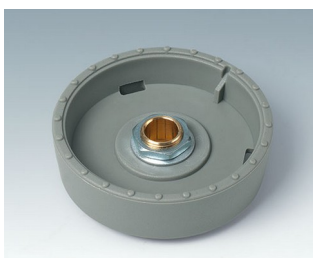

- innovative design for flush fitting or surface mounting
- the flush-fitting version represents an attractive transition between the knob and the front of the device; the knob can be illuminated, that is, a ring lights up between the recess and the knob cover
- with the surface-mounted version, the knob design makes a great impression thanks to the slight inclination of the body towards the inner axis, thus allowing ergonomically comfortable operation; the knob is mounted on an approx. 3 mm high ring, which can be illuminated if required
- illumination possible with modern, energy-saving SMD LED technology for power supply units with 5 V: either white backlight for the colours diamond, emerald and sapphire or RGB backlight for individual colours as accessory
- knob with or without knurls
- cover with or without finger recess for fine adjustments
- tried and tested collet fixture system with secure fit on the axle
- max. torques: assembly = 1.5 Nm, function = 1.2 Nm

knob sizes boreholes

ø 33 mm 6 mm, 1/4"

ø 41 mm 6 mm

Minimum Components for 1 STAR-KNOB:

1 knob, 1 cover, 1 assembly kit

STAR-KNOBS

Applications and Examples

For rotary potentiometers or rotary pulse generators with round shaft ends in accordance with DIN 41591, including touch function. Measuring and control technology, health care, heating and air conditioning, communication devices, building management, smart factory,