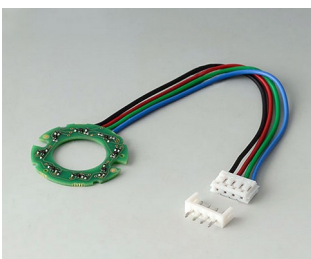

- innovative design for flush fitting or surface mounting
- the flush-fitting version represents an attractive transition between the knob and the front of the device; the knob can be illuminated, that is, a ring lights up between the recess and the knob cover
- with the surface-mounted version, the knob design makes a great impression thanks to the slight inclination of the body towards the inner axis, thus allowing ergonomically comfortable operation; the knob is mounted on an approx. 3 mm high ring, which can be illuminated if required
- illumination possible with modern, energy-saving SMD LED technology for power supply units with 5 V: either white backlight for the colours diamond, emerald and sapphire or RGB backlight for individual colours as accessory
- knob with or without knurls
- cover with or without finger recess for fine adjustments
- tried and tested collet fixture system with secure fit on the axle
- max. torques: assembly = 1.5 Nm, function = 1.2 Nm

B8641008
 Cover 41
 PA 6
 volcano

B8641009
 Cover 41
 PA 6
 nero

B8641108
 Cover 41, with finger recess
 PA 6
 volcano

B8641109
 Cover 41, with finger recess
 PA 6
 nero

Accessory "illumination"

B7546001
 LED illumination kit, 8 LEDs
 (RGB backlight)