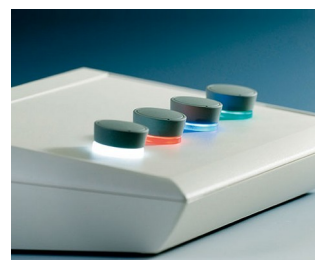

STAR-KNOBS

Modern illuminated tuning knobs

Our STAR-KNOBS are designed for menu driven interfaces, click rotation and click push-in for 'OK'. This reduces the number of knobs and controls required on the front panel. The illumination is a visual highlight and enhances user operation of the equipment.

- innovative design for flush fitting or surface mounting
- the flush-fitting version represents an attractive transition between the knob and the front of the device; the knob can be illuminated, that is, a ring lights up between the recess and the knob cover
- with the surface-mounted version, the knob design makes a great impression thanks to the slight inclination of the body towards the inner axis, thus allowing ergonomically comfortable operation; the knob is mounted on an approx. 3 mm high ring, which can be illuminated if required
- illumination possible with modern, energy-saving SMD LED technology for power supply units with 5 V: either white backlight for the colours diamond, emerald and sapphire or RGB backlight for individual colours as accessory
- knob with or without knurls
- cover with or without finger recess for fine adjustments
- tried and tested collet fixture system with secure fit on the axle
- max. torques: assembly = 1.5 Nm, function = 1.2 Nm

knob sizes boreholes

ø 33 mm 6 mm, 1/4"

ø 41 mm 6 mm

Minimum Components for 1 STAR-KNOB:

1 knob, 1 cover, 1 assembly kit