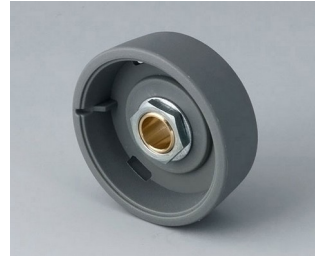

- innovative design for flush fitting or surface mounting
- the flush-fitting version represents an attractive transition between the knob and the front of the device; the knob can be illuminated, that is, a ring lights up between the recess and the knob cover
- with the surface-mounted version, the knob design makes a great impression thanks to the slight inclination of the body towards the inner axis, thus allowing ergonomically comfortable operation; the knob is mounted on an approx. 3 mm high ring, which can be illuminated if required
- illumination possible with modern, energy-saving SMD LED technology for power supply units with 5 V: either white backlight for the colours diamond, emerald and sapphire or RGB backlight for individual colours as accessory
- knob with or without knurls
- cover with or without finger recess for fine adjustments
- tried and tested collet fixture system with secure fit on the axle
- max. torques: assembly = 1.5 Nm, function = 1.2 Nm

Machining

Lacquering

Printing

Laser marking

Installation / Assembly of accessories

STAR-KNOBS

Select Versions

B8033068
STAR-KNOBS 33
PA 6
volcano
33x14mm 6mm

B8033069
STAR-KNOBS 33
PA 6
nero
33x14mm 6mm

B8033638
STAR-KNOBS 33
PA 6
volcano
33x14mm 1/4"

B8033639
STAR-KNOBS 33
PA 6
nero
33x14mm 1/4"

B8041068
STAR-KNOBS 41
PA 6
volcano
41x14mm 6mm

B8041069
STAR-KNOBS 41
PA 6
nero
41x14mm 6mm