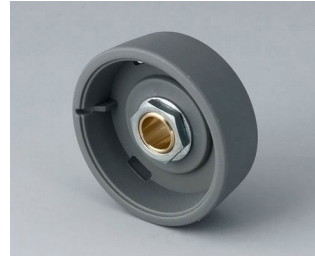

B8033638
STAR-KNOBS 33
PA 6
volcano
33x14mm 1/4"