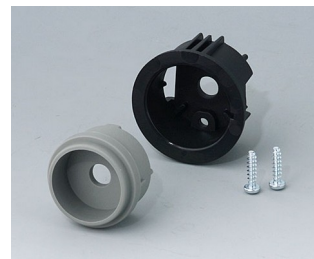

- innovative design for flush fitting or surface mounting
- the flush-fitting version represents an attractive transition between the knob and the front of the device; the knob can be illuminated, that is, a ring lights up between the recess and the knob cover
- with the surface-mounted version, the knob design makes a great impression thanks to the slight inclination of the body towards the inner axis, thus allowing ergonomically comfortable operation; the knob is mounted on an approx. 3 mm high ring, which can be illuminated if required
- illumination possible with modern, energy-saving SMD LED technology for power supply units with 5 V: either white backlight for the colours diamond, emerald and sapphire or RGB backlight for individual colours as accessory
- knob with or without knurls
- cover with or without finger recess for fine adjustments
- tried and tested collet fixture system with secure fit on the axle
- max. torques: assembly = 1.5 Nm, function = 1.2 Nm

**B8641108**  
 Cover 41, with finger recess  
 PA 6  
 volcano

**B8641109**  
 Cover 41, with finger recess  
 PA 6  
 nero

**B8733118**  
 Assembly kit 33, flush fitting  
 version  
 PA 6  
 volcano

**B8733119**  
 Assembly kit 33, flush fitting  
 version  
 PA 6  
 nero

**B8733201**  
 Assembly kit 33, surface-  
 mounted version  
 PC (UL 94 HB)  
 diamond

**B8733206**  
 Assembly kit 33, surface-  
 mounted version  
 PC (UL 94 HB)  
 sapphire

**B8733218**  
 Assembly kit 33, surface-  
 mounted version  
 PA 6  
 volcano