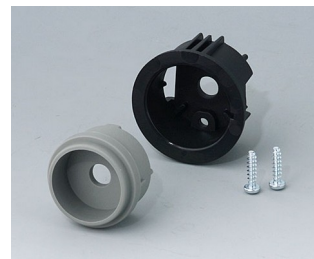

- innovative design for flush fitting or surface mounting
- the flush-fitting version represents an attractive transition between the knob and the front of the device; the knob can be illuminated, that is, a ring lights up between the recess and the knob cover
- with the surface-mounted version, the knob design makes a great impression thanks to the slight inclination of the body towards the inner axis, thus allowing ergonomically comfortable operation; the knob is mounted on an approx. 3 mm high ring, which can be illuminated if required
- illumination possible with modern, energy-saving SMD LED technology for power supply units with 5 V: either white backlight for the colours diamond, emerald and sapphire or RGB backlight for individual colours as accessory
- knob with or without knurls
- cover with or without finger recess for fine adjustments
- tried and tested collet fixture system with secure fit on the axle
- max. torques: assembly = 1.5 Nm, function = 1.2 Nm

**B8641108**  
Cover 41, with finger recess  
PA 6  
volcano

**B8641109**  
Cover 41, with finger recess  
PA 6  
nero

**B8733118**  
Assembly kit 33, flush fitting  
version  
PA 6  
volcano

**B8733119**  
Assembly kit 33, flush fitting  
version  
PA 6  
nero

**B8733201**  
Assembly kit 33, surface-  
mounted version  
PC (UL 94 HB)  
diamond

**B8733206**  
Assembly kit 33, surface-  
mounted version  
PC (UL 94 HB)  
sapphire

**B8733218**  
Assembly kit 33, surface-  
mounted version  
PA 6  
volcano