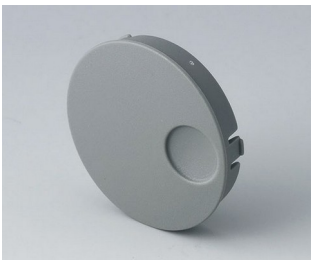

B8641108
Cover 41, with finger recess
PA 6
volcano