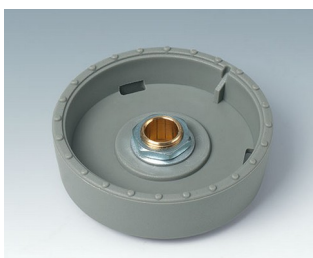

STAR-KNOBS

Modern illuminated tuning knobs

Our STAR-KNOBS are designed for menu driven interfaces, click rotation and click push-in for 'OK'. This reduces the number of knobs and controls required on the front panel. The illumination is a visual highlight and enhances user operation of the equipment.

- innovative design for flush fitting or surface mounting
- the flush-fitting version represents an attractive transition between the knob and the front of the device; the knob can be illuminated, that is, a ring lights up between the recess and the knob cover
- with the surface-mounted version, the knob design makes a great impression thanks to the slight inclination of the body towards the inner axis, thus allowing ergonomically comfortable operation; the knob is mounted on an approx. 3 mm high ring, which can be illuminated if required
- illumination possible with modern, energy-saving SMD LED technology for power supply units with 5 V: either white backlight for the colours diamond, emerald and sapphire or RGB backlight for individual colours as accessory
- knob with or without knurls
- cover with or without finger recess for fine adjustments
- tried and tested collet fixture system with secure fit on the axle
- max. torques: assembly = 1.5 Nm, function = 1.2 Nm

knob sizes boreholes

∅ 33 mm 6 mm, 1/4"

∅ 41 mm 6 mm

Minimum Components for 1 STAR-KNOB:

1 knob, 1 cover, 1 assembly kit