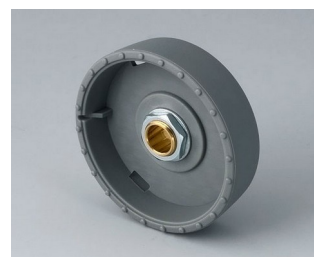

B8141068
STAR-KNOBS 41, with knurls
PA 6
volcano
41x14mm 6mm