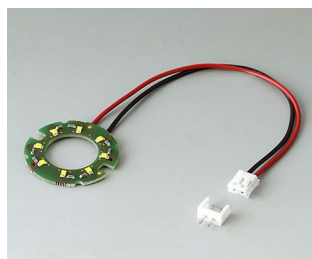

B8733004
LED illumination kit