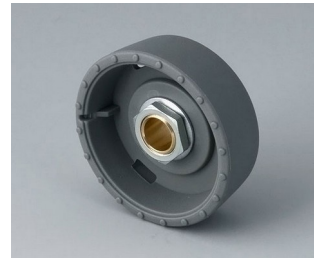

B8133068
STAR-KNOBS 33, with knurls
PA 6
volcano
33x14mm 6mm