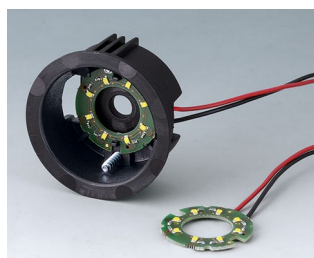

- innovative design for flush fitting or surface mounting
- the flush-fitting version represents an attractive transition between the knob and the front of the device; the knob can be illuminated, that is, a ring lights up between the recess and the knob cover
- with the surface-mounted version, the knob design makes a great impression thanks to the slight inclination of the body towards the inner axis, thus allowing ergonomically comfortable operation; the knob is mounted on an approx. 3 mm high ring, which can be illuminated if required
- illumination possible with modern, energy-saving SMD LED technology for power supply units with 5 V: either white backlight for the colours diamond, emerald and sapphire or RGB backlight for individual colours as accessory
- knob with or without knurls
- cover with or without finger recess for fine adjustments
- tried and tested collet fixture system with secure fit on the axle
- max. torques: assembly = 1.5 Nm, function = 1.2 Nm

### knob sizes boreholes

∅ 33 mm 6 mm, 1/4"

∅ 41 mm 6 mm

### Minimum Components for 1 STAR-KNOB:

1 knob, 1 cover, 1 assembly kit