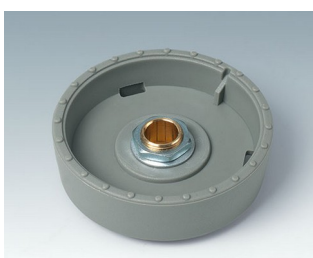

STAR-KNOBS

Modern illuminated tuning knobs

Our STAR-KNOBS are designed for menu driven interfaces, click rotation and click push-in for 'OK'. This reduces the number of knobs and controls required on the front panel. The illumination is a visual highlight and enhances user operation of the equipment.

- innovative design for flush fitting or surface mounting
- the flush-fitting version represents an attractive transition between the knob and the front of the device; the knob can be illuminated, that is, a ring lights up between the recess and the knob cover
- with the surface-mounted version, the knob design makes a great impression thanks to the slight inclination of the body towards the inner axis, thus allowing ergonomically comfortable operation; the knob is mounted on an approx. 3 mm high ring, which can be illuminated if required
- illumination possible with modern, energy-saving SMD LED technology for power supply units with 5 V: either white backlight for the colours diamond, emerald and sapphire or RGB backlight for individual colours as accessory
- knob with or without knurls
- cover with or without finger recess for fine adjustments
- tried and tested collet fixture system with secure fit on the axle
- max. torques: assembly = 1.5 Nm, function = 1.2 Nm

knob sizes boreholes

ø 33 mm 6 mm, 1/4"

ø 41 mm 6 mm

Minimum Components for 1 STAR-KNOB:

1 knob, 1 cover, 1 assembly kit