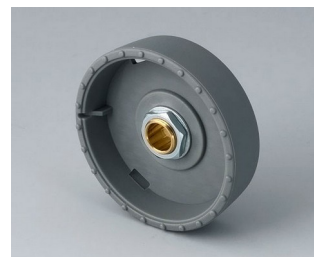

B8141068
STAR-KNOBS 41, with knurls
PA 6
volcano
41x14mm 6mm