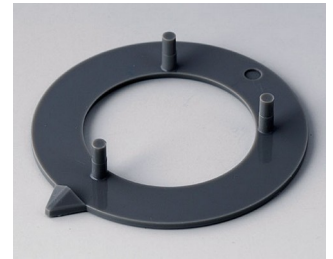

A4240008
Arrow disk 40
ABS (UL 94 HB)
dusty grey RAL 7037