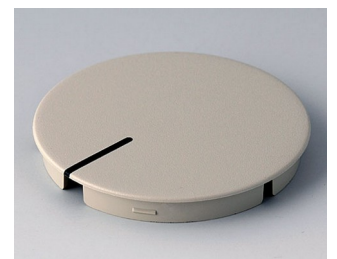

A4150107
Cover 50, with line
ABS (UL 94 HB)
pebble grey RAL 7032