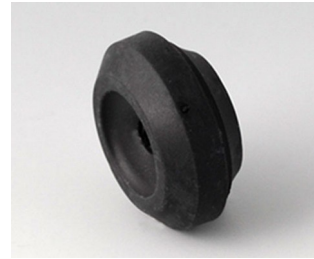

C2316159
Cable grommet
TPE (UL 94 V-0)
black RAL 9005
IP 67