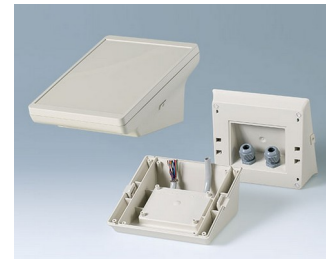

CABLE GLANDS, STRAIN RELIEF

- High protection class up to IP 68 cable glands, in sizes from M12 to M20, with a sealing ring for external threads.
- Cable glands M12 to M20 with integrated pressure compensation elements are new in the range.
- Version "Quick fix" cable glands extend only into the enclosure by a few millimetres, so do not hinder any other components inside. They are also easy to install without special tools.
- Simple cable grommet, easy to install, with easy-to-pierce membrane.
- Strain relief to protect electric cables from mechanical stress.