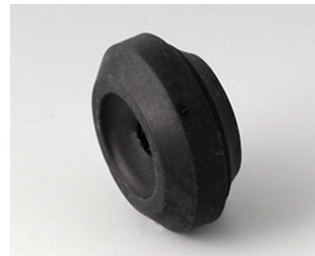

CABLE GLANDS, STRAIN RELIEF

- High protection class IP 68 cable glands, in sizes from M12 to M32, with a sealing ring for external threads.
- Cable glands M12 to M20 with integrated pressure compensation elements are new in the range.
- Version "Quick fix" cable glands extend only into the enclosure by a few millimetres, so do not hinder any other components inside. They are also easy to install without special tools.
- Strain relief to protect electric cables from mechanical stress.

IP 68

C2312919
Cable gland M12x1.5, pressure
compensation
PA
black RAL 9005

IP 68

C2316137
Cable grommet
EPDM
light grey RAL 7035

IP 67

C2316147
Cable grommet
TPE
light grey RAL 7035

IP 67

C2316159
Cable grommet
TPE (UL 94 V-0)
black RAL 9005