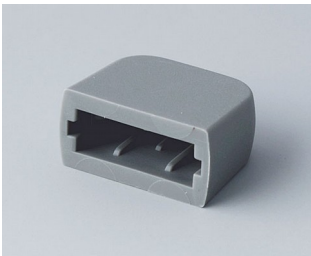

USB COVERS

To lock the USB interface or simply to insert into type A USB sockets. Offers protection from damage and foreign matter.

Select Versions

A9320008
USB end cover
SEBS (TPE)
volcano

A9320107
USB cover
PP
off-white RAL 9002
35x13mm

A9320207
USB cover, type Mini-USB
PP
off-white RAL 9002
29.5x8.5mm

Subject to technical modification without notice. © by OKW Gehäusesysteme, Buchen/Germany.