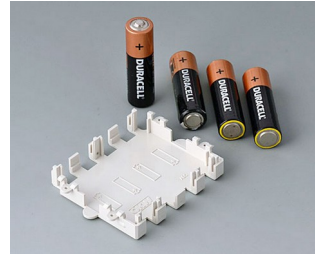

A9174004
Battery compartment, 4 x AA
ABS (UL 94 HB)
off-white RAL 9002