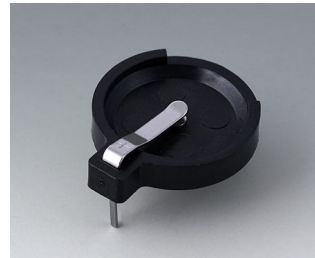

A9193040
Button cell holder, Ø 16 mm