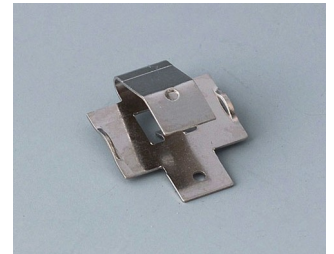

## BUTTON CELL HOLDERS

### Accessory "battery"

**A9156002**  
Plug-in contact, 1 x 9 V (PP3)

**A9161001**  
Set of battery clips, 4 x AA  
Steel  
tin-plated

**A9193003**  
Battery-clips, double contact  
Steel  
tin-plated

**A9193004**  
Battery-clips, single contact  
Steel  
tin-plated

**A9193005**  
Battery clips, double contact  
Steel  
nickel-plated

**A9193006**  
Battery-clips, single contact  
Steel  
nickel-plated

**A9193008**  
Battery clips, double contact  
CuBe  
nickel-plated