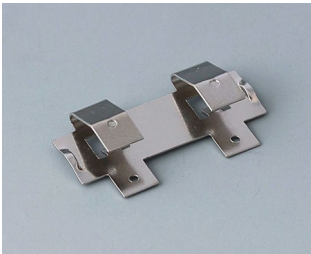

## BUTTON CELL HOLDERS

### Accessory "battery"

**A9156002**  
Plug-in contact, 1 x 9 V (PP3)

**A9161001**  
Set of battery clips, 4 x AA  
Steel  
tin-plated

**A9193003**  
Battery-clips, double contact  
Steel  
tin-plated

**A9193004**  
Battery-clips, single contact  
Steel  
tin-plated

**A9193005**  
Battery clips, double contact  
Steel  
nickel-plated

**A9193006**  
Battery-clips, single contact  
Steel  
nickel-plated

**A9193008**  
Battery clips, double contact  
CuBe  
nickel-plated