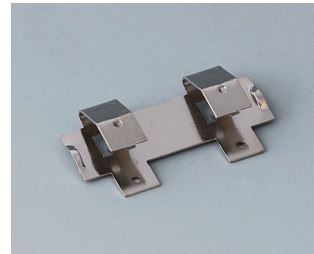

## BUTTON CELL HOLDERS

### Accessory "battery"

**A9156002**  
Plug-in contact, 1 x 9 V (PP3)

**A9161001**  
Set of battery clips, 4 x AA  
Steel  
tin-plated

**A9193003**  
Battery-clips, double contact  
Steel  
tin-plated

**A9193004**  
Battery-clips, single contact  
Steel  
tin-plated

**A9193005**  
Battery clips, double contact  
Steel  
nickel-plated

**A9193006**  
Battery-clips, single contact  
Steel  
nickel-plated

**A9193008**  
Battery clips, double contact  
CuBe  
nickel-plated