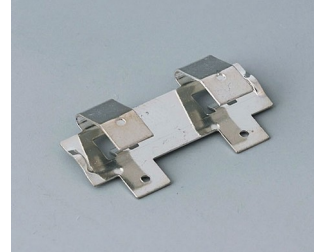

# BATTERY COMPARTMENTS AND HOLDERS,

GEHÄUSE  
SYSTEME

## BUTTON CELL HOLDERS

### Accessory "battery"

**A9156002**  
Plug-in contact, 1 x 9 V (PP3)

**A9161001**  
Set of battery clips, 4 x AA  
Steel  
tin-plated

**A9193003**  
Battery-clips, double contact  
Steel  
tin-plated

**A9193004**  
Battery-clips, single contact  
Steel  
tin-plated