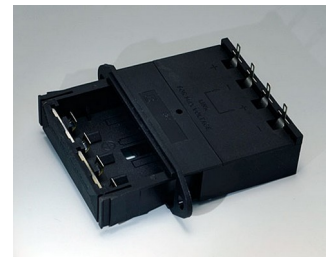

A9302540
Battery holder, 4 x AA
PA
black RAL 9005