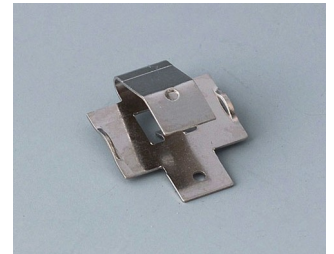

BATTERY COMPARTMENTS AND HOLDERS,

GEHÄUSE
SYSTEME

BUTTON CELL HOLDERS

Accessory "battery"

A9156002
Plug-in contact, 1 x 9 V (PP3)

A9161001
Set of battery clips, 4 x AA
Steel
tin-plated

A9193003
Battery-clips, double contact
Steel
tin-plated

A9193004
Battery-clips, single contact
Steel
tin-plated

A9193005
Battery clips, double contact
Steel
nickel-plated

A9193006
Battery-clips, single contact
Steel
nickel-plated

A9193008
Battery clips, double contact
CuBe
nickel-plated

A9193009
Battery clips, single contact
CuBe
nickel-plated

Subject to technical modification without notice. © by OKW Gehäusesysteme, Buchen/Germany.