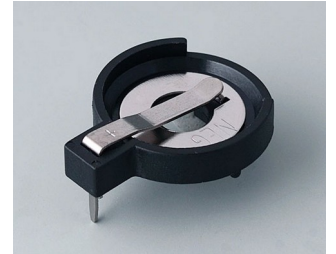

## BUTTON CELL HOLDERS

### Select Versions

**A9156001**  
Battery holder, 2 x AA  
PP  
black RAL 9005

**A9156003**  
Battery holder, 1 x 9 V (PP3)  
Steel  
nickel-plated

**A9174004**  
Battery compartment, 4 x AA  
ABS (UL 94 HB)  
off-white RAL 9002

**A9193037**  
Button cell holder, Ø 20 mm

**A9193038**  
Button cell holder, Ø 23 mm

**A9193039**  
Button cell holder, Ø 12 mm

**A9193040**  
Button cell holder, Ø 16 mm

**A9250250**  
Battery spacer  
PE foam  
50x25x4mm