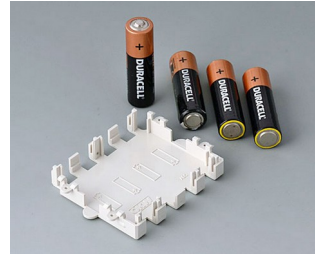

## BUTTON CELL HOLDERS

### Select Versions

**A9156001**  
Battery holder, 2 x AA  
PP  
black RAL 9005

**A9156003**  
Battery holder, 1 x 9 V (PP3)  
Steel  
nickel-plated

**A9174004**  
Battery compartment, 4 x AA  
ABS (UL 94 HB)  
off-white RAL 9002