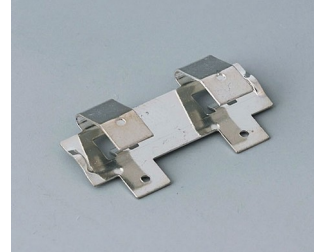

BATTERY COMPARTMENTS AND HOLDERS,

GEHÄUSE
SYSTEME

BUTTON CELL HOLDERS

Accessory "battery"

A9156002
Plug-in contact, 1 x 9 V (PP3)

A9161001
Set of battery clips, 4 x AA
Steel
tin-plated

A9193003
Battery-clips, double contact
Steel
tin-plated

A9193004
Battery-clips, single contact
Steel
tin-plated

A9193005
Battery clips, double contact
Steel
nickel-plated

A9193006
Battery-clips, single contact
Steel
nickel-plated

A9193008
Battery clips, double contact
CuBe
nickel-plated

A9193009
Battery clips, single contact
CuBe
nickel-plated

Subject to technical modification without notice. © by OKW Gehäusesysteme, Buchen/Germany.