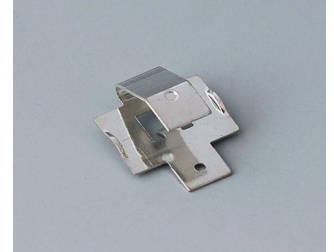

## BUTTON CELL HOLDERS

### Accessory "battery"

**A9156002**  
Plug-in contact, 1 x 9 V (PP3)

**A9161001**  
Set of battery clips, 4 x AA  
Steel  
tin-plated

**A9193003**  
Battery-clips, double contact  
Steel  
tin-plated

**A9193004**  
Battery-clips, single contact  
Steel  
tin-plated

**A9193005**  
Battery clips, double contact  
Steel  
nickel-plated

**A9193006**  
Battery-clips, single contact  
Steel  
nickel-plated

**A9193008**  
Battery clips, double contact  
CuBe  
nickel-plated