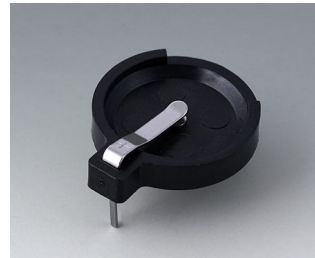

## BUTTON CELL HOLDERS

### Select Versions

**A9156001**  
Battery holder, 2 x AA  
PP  
black RAL 9005

**A9156003**  
Battery holder, 1 x 9 V (PP3)  
Steel  
nickel-plated

**A9174004**  
Battery compartment, 4 x AA  
ABS (UL 94 HB)  
off-white RAL 9002

**A9193037**  
Button cell holder, Ø 20 mm

**A9193038**  
Button cell holder, Ø 23 mm

**A9193039**  
Button cell holder, Ø 12 mm

**A9193040**  
Button cell holder, Ø 16 mm

**A9250250**  
Battery spacer  
PE foam  
50x25x4mm