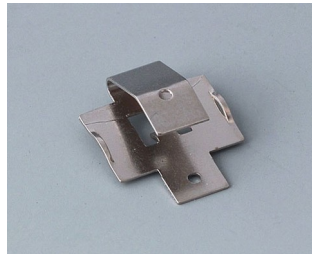

## BUTTON CELL HOLDERS

### Accessory "battery"

**A9156002**  
Plug-in contact, 1 x 9 V (PP3)

**A9161001**  
Set of battery clips, 4 x AA  
Steel  
tin-plated

**A9193003**  
Battery-clips, double contact  
Steel  
tin-plated

**A9193004**  
Battery-clips, single contact  
Steel  
tin-plated

**A9193005**  
Battery clips, double contact  
Steel  
nickel-plated

**A9193006**  
Battery-clips, single contact  
Steel  
nickel-plated

**A9193008**  
Battery clips, double contact  
CuBe  
nickel-plated