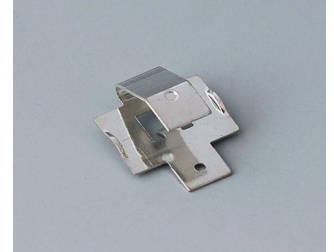

BATTERY COMPARTMENTS AND HOLDERS,

GEHÄUSE
SYSTEME

BUTTON CELL HOLDERS

Accessory "battery"

A9156002
Plug-in contact, 1 x 9 V (PP3)

A9161001
Set of battery clips, 4 x AA
Steel
tin-plated

A9193003
Battery-clips, double contact
Steel
tin-plated

A9193004
Battery-clips, single contact
Steel
tin-plated

A9193005
Battery clips, double contact
Steel
nickel-plated

A9193006
Battery-clips, single contact
Steel
nickel-plated

A9193008
Battery clips, double contact
CuBe
nickel-plated