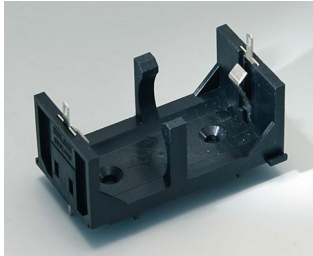

A9193038
Button cell holder, Ø 23 mm

A9193039
Button cell holder, Ø 12 mm

A9193040
Button cell holder, Ø 16 mm

A9250250
Battery spacer
PE foam
50x25x4mm

A9250251
Battery spacer
PE foam
50x25x3mm

A9301330
Battery holder, 3 x AA
PA
black RAL 9005

A9302510
Battery holder, 1 x 9 V (PP3)
PA
black RAL 9005

A9302540
Battery holder, 4 x AA
PA
black RAL 9005

BATTERY COMPARTMENTS AND HOLDERS,

GEHÄUSE
SYSTEME

BUTTON CELL HOLDERS

A9303210
Battery holder, 1 x C
PA
black RAL 9005