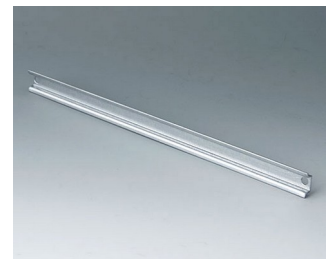

C7116087
 Standard DIN rail, Type TH 15
 Steel

168x15x5.5mm

C7117056
 Mounting plate

220.5x152.5x2.5mm

C7117077
 Standard DIN rail, Type TH 35
 Steel

220x35x7.5mm

C7117087
 Standard DIN rail, Type TH 15
 Steel