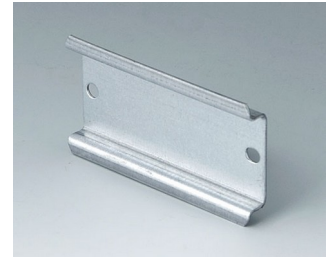

C7110077
Standard DIN rail, Type TH 35
Steel

66x35x7.5mm