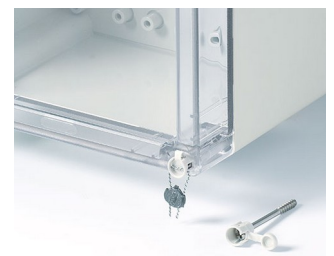

IN-BOX

Tough industrial plastic enclosures

As enclosures for terminal installations, as well as for electronics equipment, the IN-BOX series offers versatile options for electrical and electronics engineers.

- nine base enclosures with high gloss surfaces and different heights
- two standard materials: ABS (UL 94 HB) or PC (V-2);
the complete enclosures in PC comply with fire safety standard UL 94 5V (better than V-0), although the material only has the classification V-2
- RF permeable enclosure materials
- high protection classes IP 66/67; sealing gasket pre-foamed in the top
- high impact strength IK07 (ABS) and IK08 (PC)
- top parts in case colour or transparent
- efficient quarter-turn lid screws in stainless steel
- recessed operating area for protecting a membrane keypad or decorative foil/label
- direct wall mounting or exterior wall mounting with wall mounting brackets; if required an internal hinge kit can be supplied as an accessory
- optional security kit for use with lead tags
- DIN rails and mounting plates for individual installation and configurations
- internal screw pillars for PCBs, DIN rails and mounting plates