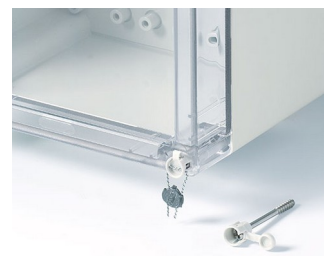

IN-BOX

Tough industrial plastic enclosures

As enclosures for terminal installations, as well as for electronics equipment, the IN-BOX series offers versatile options for electrical and electronics engineers.

- nine base enclosures with high gloss surfaces and different heights
- two standard materials: ABS (UL 94 HB) or PC (V-2);
the complete enclosures in PC comply with fire safety standard UL 94 5V (better than V-0), although the material only has the classification V-2
- RF permeable enclosure materials
- high protection classes IP 66/67; sealing gasket pre-foamed in the top
- high impact strength IK07 (ABS) and IK08 (PC)
- top parts in case colour or transparent
- efficient quarter-turn lid screws in stainless steel
- recessed operating area for protecting a membrane keypad or decorative foil/label
- direct wall mounting or exterior wall mounting with wall mounting brackets; if required an internal hinge kit can be supplied as an accessory
- optional security kit for use with lead tags
- DIN rails and mounting plates for individual installation and configurations
- internal screw pillars for PCBs, DIN rails and mounting plates