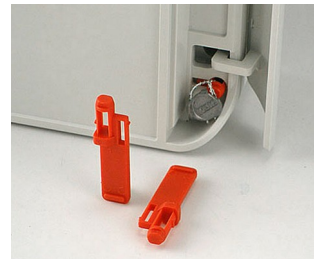

SMART-BOX

Advanced IP 66 plastic enclosures

The rounded ergonomic design of the SMART-BOX series is designed to enhance the visual impact and tactile quality of your industrial electronics.

- convincing design; hinged flush-fitting trims hide all the case fixings
- high-quality material ASA+PC (UL 94 V-0) for use in tough conditions; also flame-retardant and self-extinguishing
- RF permeable enclosure material
- high protection class IP 66 (width 90/110/130/150), IP 65 (width 170) ; with pre-fitted sealing gaskets in the top
- high-quality A2 stainless steel alloy screws with high corrosion resistance – even against aggressive substances
- universal use for wall mount and desktop applications
- screw shafts for wall mounting hidden under the hinged trims
- case feet (accessory), simply snap-in ensure non-slip desktop positioning
- two plastic lid retaining straps included
- recessed operating area for protecting a membrane keypad; additional surface for labels on the underside
- internal fastening pillars for PCBs and DIN rails

C2306917
Pressure equalisation element
M6x0.75
PA 6 (UL 94 HB)
light grey RAL 7035
IP 56

C2310917
Pressure equalisation element
M10x1
PA 6 (UL 94 HB)
light grey RAL 7035
IP 56

C2316147
Cable grommet
TPE
light grey RAL 7035
IP 67

C2320137
Cable grommet
EPDM
light grey RAL 7035
IP 67

C2320147
Cable grommet
TPE
light grey RAL 7035
IP 67

C6100006
Security plug
PA 6
red

C6100016
Set of security
PA 6
red

Accessory "screws"

A0306031
Self-tapping screws 3 x 6 mm
(PZ1)