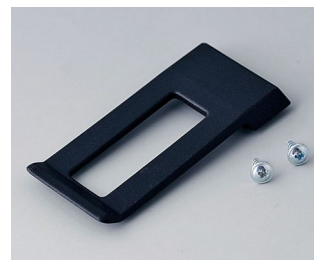

A9172109
Belt/Pocket clip
ABS (UL 94 HB)
black RAL 9005
62x30mm