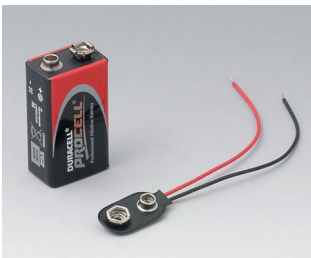

Accessory "battery"

A9160003
Plug-in contact, 1 x 9 V (PP3)

A9190002
Set of battery clips,
2xN/2xAA/2xAAA
Steel
tin-plated

A9190003
Set of battery clips,
2xN/2xAA/2xAAA
Steel
nickel-plated

A9250251
Battery spacer
PE foam
50x25x3mm