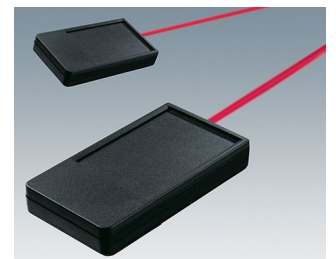

DATEC-POCKET-BOX

Compact handheld enclosures

The attractive pocket-sized DATEC-POCKET-BOX plastic enclosures offer a remarkable amount of technology in a minimum of space, as well as sturdy construction.

- thin profile for comfortable holding
- plain surfaces allow easier machining for the interfaces
- battery compartments for N, AA, AAA and 9 V cells
- standard versions with pre-fitted sealing gaskets provide greater protection against dust and water entry
- recessed operating area for protecting the membrane keypad or decorative foil/label
- three sizes in two colours
- ABS (UL 94 HB) or PMMA plexiglas infra-red light-permeable (UL 94 HB); for efficient infra-red signals the recessed front face is clear polished (sizes M/L)
- belt/pocket clip as accessory
- internal fastening pillars for PCBs