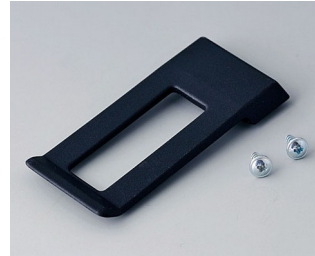

DATEC-POCKET-BOX

Accessory "carrying"

A9100001
Ring eyelet
PA 6
volcano

A9172107
Belt/Pocket clip
ABS (UL 94 HB)
off-white RAL 9002
62x30mm

A9172109
Belt/Pocket clip
ABS (UL 94 HB)
black RAL 9005
62x30mm

Accessory "screws"