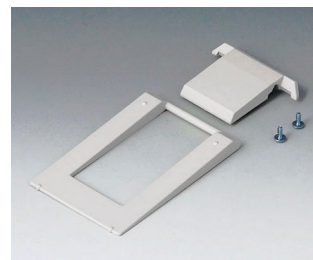

A9250907
Tilt foot bar
ABS (UL 94 HB)
off-white RAL 9002