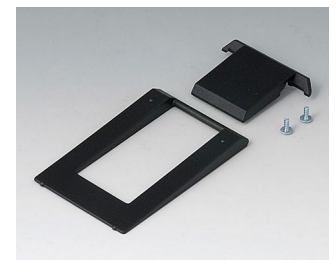

A9250909
Tilt foot bar
ABS (UL 94 HB)
black RAL 9005