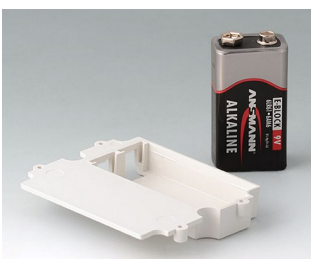

## Accessory "battery"

**A9160003**  
Plug-in contact, 1 x 9 V (PP3)

**A9161002**  
Set of battery clips, 2 x 9 V or 4 x AA  
Steel  
tin-plated

**A9173010**  
9 V contact kit, 1 x 9 V  
ABS (UL 94 HB)

**A9174002**  
Battery compartment, 2 x 9 V  
ABS (UL 94 HB)  
off-white RAL 9002