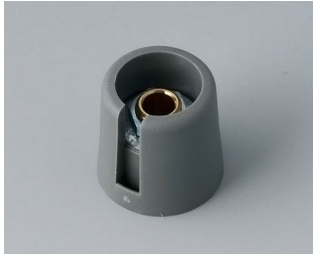

## Vyberte verze

**A3016048**  
COM-KNOBS 16, with recess  
PA 6  
volcano  
16x16mm 4mm

**A3016049**  
COM-KNOBS 16, with recess  
PA 6  
nero  
16x16mm 4mm

**A3016068**  
COM-KNOBS 16, with recess  
PA 6  
volcano  
16x16mm 6mm