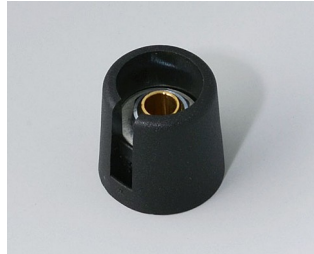

## Vyberte verze

**A3016048**  
COM-KNOBS 16, with recess  
PA 6  
volcano  
16x16mm 4mm

**A3016049**  
COM-KNOBS 16, with recess  
PA 6  
nero  
16x16mm 4mm

**A3016068**  
COM-KNOBS 16, with recess  
PA 6  
volcano  
16x16mm 6mm