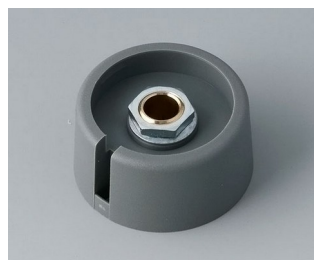

A3031068
COM-KNOBS 31, with recess
PA 6
volcano
31x16mm 6mm