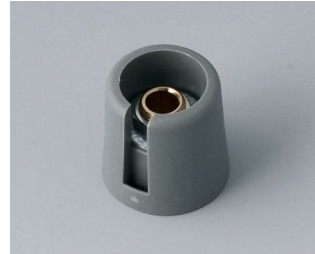

## Vyberte verze

**A3016048**  
COM-KNOBS 16, with recess  
PA 6  
volcano  
16x16mm 4mm

**A3016049**  
COM-KNOBS 16, with recess  
PA 6  
nero  
16x16mm 4mm

**A3016068**  
COM-KNOBS 16, with recess  
PA 6  
volcano  
16x16mm 6mm