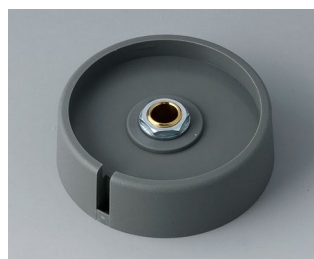

A3050068
COM-KNOBS 50, with recess
PA 6
volcano
50x16mm 6mm