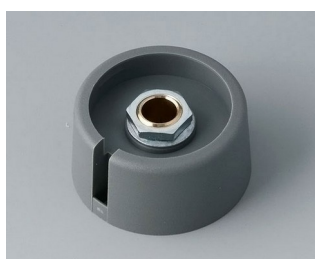

A3031638
COM-KNOBS 31, with recess
PA 6
volcano
31x16mm 1/4"