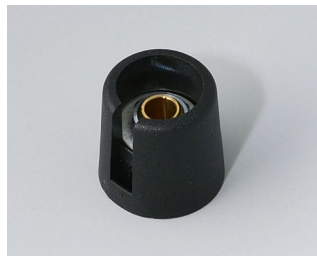

A3016048
COM-KNOBS 16, with recess
PA 6
volcano
16x16mm 4mm

A3016049
COM-KNOBS 16, with recess
PA 6
nero
16x16mm 4mm

A3016068
COM-KNOBS 16, with recess
PA 6
volcano
16x16mm 6mm

A3016069
COM-KNOBS 16, with recess
PA 6
nero
16x16mm 6mm