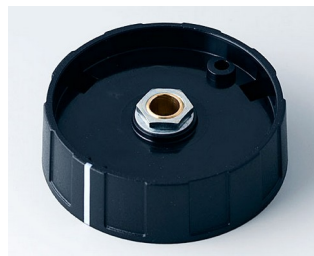

A2650060
ROUND KNOB 50, with line
ABS (UL 94 HB)
black RAL 9005
50x15mm 6mm