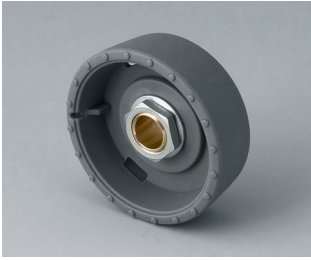

B8033638
STAR-KNOBS 33
PA 6
volcano
33x14mm 1/4"

B8033639
STAR-KNOBS 33
PA 6
nero
33x14mm 1/4"

B8041068
STAR-KNOBS 41
PA 6
volcano
41x14mm 6mm

B8041069
STAR-KNOBS 41
PA 6
nero
41x14mm 6mm

B8133068
STAR-KNOBS 33, with knurls
PA 6
volcano
33x14mm 6mm

B8133069
STAR-KNOBS 33, with knurls
PA 6
nero
33x14mm 6mm

STAR-KNOBS

B8133638
STAR-KNOBS 33, with knurls
PA 6
volcano
33x14mm 1/4"

B8133639
STAR-KNOBS 33, with knurls
PA 6
nero
33x14mm 1/4"

B8141068
STAR-KNOBS 41, with knurls
PA 6
volcano
41x14mm 6mm