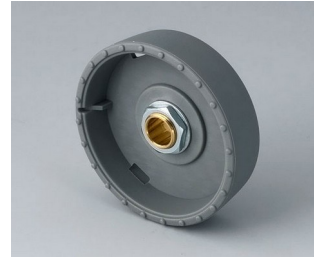

B8033638
STAR-KNOBS 33
PA 6
volcano
33x14mm 1/4"

B8033639
STAR-KNOBS 33
PA 6
nero
33x14mm 1/4"

B8041068
STAR-KNOBS 41
PA 6
volcano
41x14mm 6mm

B8041069
STAR-KNOBS 41
PA 6
nero
41x14mm 6mm

B8133068
STAR-KNOBS 33, with knurls
PA 6
volcano
33x14mm 6mm

B8133069
STAR-KNOBS 33, with knurls
PA 6
nero
33x14mm 6mm

STAR-KNOBS

B8133638
STAR-KNOBS 33, with knurls
PA 6
volcano
33x14mm 1/4"

B8133639
STAR-KNOBS 33, with knurls
PA 6
nero
33x14mm 1/4"

B8141068
STAR-KNOBS 41, with knurls
PA 6
volcano
41x14mm 6mm