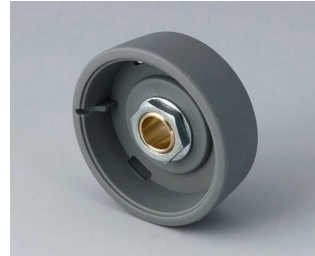

B8741219
 Assembly kit 41, surface-mounted version
 PA 6
 nero

STAR-KNOBS

System components to complete

B8033068
STAR-KNOBS 33
PA 6
volcano
33x14mm 6mm

B8033069
STAR-KNOBS 33
PA 6
nero
33x14mm 6mm

B8033638
STAR-KNOBS 33
PA 6
volcano
33x14mm 1/4"