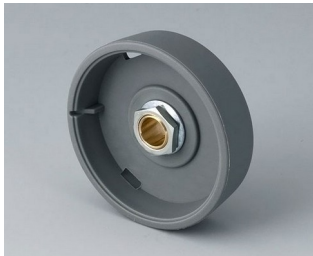

B8041068
STAR-KNOBS 41
PA 6
volcano
41x14mm 6mm