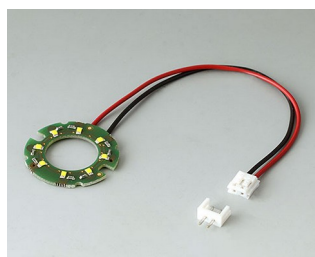

B8641009
 Cover 41
 PA 6
 nero

B8641108
 Cover 41, with finger recess
 PA 6
 volcano

B8641109
 Cover 41, with finger recess
 PA 6
 nero

Accessory "illumination"

B7546001
 LED illumination kit, 8 LEDs
 (RGB backlight)