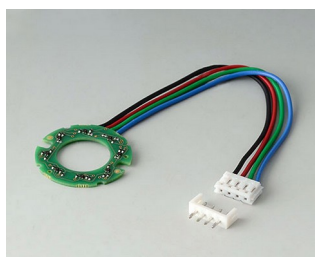

B8641009
 Cover 41
 PA 6
 nero

B8641108
 Cover 41, with finger recess
 PA 6
 volcano

B8641109
 Cover 41, with finger recess
 PA 6
 nero

Accessory "illumination"

B7546001
 LED illumination kit, 8 LEDs
 (RGB backlight)