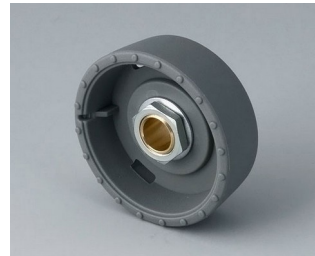

B8133068
STAR-KNOBS 33, with knurls
PA 6
volcano
33x14mm 6mm