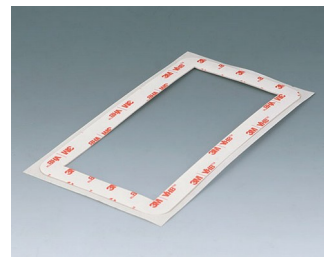

C6506013
Glass panel E155
Glass
clear
149,75x78,75x1,6mm

SMART-PANEL

Accessory "protection"

C6502011
Hardboard protection plate S84
65x67x1mm

C6502012
Adhesive foil S84

C6502013
Glass panel S84
Glass
clear
78,75x78,75x1,6mm

C6506011
Hardboard plate E155
136x67x1mm

C6506012
Adhesive foil E155

C6506013
Glass panel E155
Glass
clear
149,75x78,75x1,6mm

Accessory "screws"

A0325060
Self-tapping screw 2.5 x 6 mm
(T8)
Stainless steel

Accessory

A9210180
Anti-slide feet 10,1 x 1.8 mm
transparent

C6502010
Opening tool set
ASA+PC (UL 94 V-0)
traffic white RAL 9016

C6502012
Adhesive foil S84

C6506012
Adhesive foil E155

SMART-PANEL

Subject to technical modification without notice. © by OKW Gehäusesysteme, Buchen/Germany.