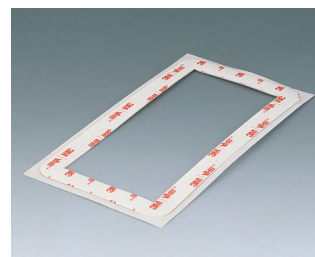

C6506013
Glass panel E155
Glass
clear
149,75x78,75x1,6mm

SMART-PANEL

Accessory "protection"

C6502011
Hardboard protection plate S84
65x67x1mm

C6502012
Adhesive foil S84

C6502013
Glass panel S84
Glass
clear
78,75x78,75x1,6mm

C6506011
Hardboard plate E155
136x67x1mm

C6506012
Adhesive foil E155

C6506013
Glass panel E155
Glass
clear
149,75x78,75x1,6mm

Accessory "screws"

A0325060
Self-tapping screw 2.5 x 6 mm
(T8)
Stainless steel

Accessory

A9210180
Anti-slide feet 10,1 x 1.8 mm
transparent

C6502010
Opening tool set
ASA+PC (UL 94 V-0)
traffic white RAL 9016

C6502012
Adhesive foil S84

C6506012
Adhesive foil E155

SMART-PANEL

Subject to technical modification without notice. © by OKW Gehäusesysteme, Buchen/Germany.