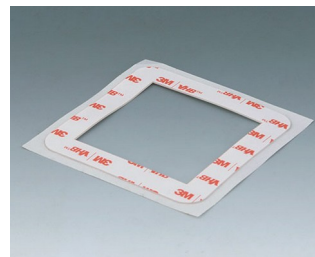

C6506013
Glass panel E155
Glass
clear
149,75x78,75x1,6mm

SMART-PANEL

Accessory "protection"

C6502011
Hardboard protection plate S84
65x67x1mm

C6502012
Adhesive foil S84

C6502013
Glass panel S84
Glass
clear
78,75x78,75x1,6mm

C6506011
Hardboard plate E155
136x67x1mm

C6506012
Adhesive foil E155

C6506013
Glass panel E155
Glass
clear
149,75x78,75x1,6mm

Accessory "screws"

A0325060
Self-tapping screw 2.5 x 6 mm
(T8)
Stainless steel

Accessory

A9210180
Anti-slide feet 10,1 x 1.8 mm
transparent

C6502010
Opening tool set
ASA+PC (UL 94 V-0)
traffic white RAL 9016

C6502012
Adhesive foil S84

C6506012
Adhesive foil E155

SMART-PANEL

Subject to technical modification without notice. © by OKW Gehäusesysteme, Buchen/Germany.