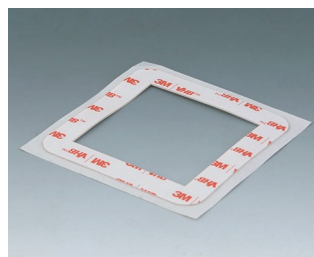

C6506013
Glass panel E155
Glass
clear
149,75x78,75x1,6mm

SMART-PANEL

Accessory "protection"

C6502011
Hardboard protection plate S84
65x67x1mm

C6502012
Adhesive foil S84

C6502013
Glass panel S84
Glass
clear
78,75x78,75x1,6mm

C6506011
Hardboard plate E155
136x67x1mm

C6506012
Adhesive foil E155

C6506013
Glass panel E155
Glass
clear
149,75x78,75x1,6mm

Accessory "screws"

A0325060
Self-tapping screw 2.5 x 6 mm
(T8)
Stainless steel

Accessory

A9210180
Anti-slide feet 10,1 x 1.8 mm
transparent

C6502010
Opening tool set
ASA+PC (UL 94 V-0)
traffic white RAL 9016

C6502012
Adhesive foil S84

C6506012
Adhesive foil E155

SMART-PANEL

Subject to technical modification without notice. © by OKW Gehäusesysteme, Buchen/Germany.