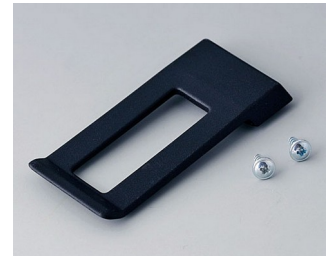

Vyberte verze

A910001
Ring eyelet
PA 6
volcano

A910002
Ring eyelet
PA 6
volcano

A9152047
Combi-Clip
ABS (UL 94 HB)
off-white RAL 9002
45x27mm

A9152048
Combi-Clip
ABS (UL 94 HB)
lava
45x27mm

A9152049
Combi-Clip
ABS (UL 94 HB)
black RAL 9005
45x27mm

A9164001
Key ring
Steel
nickel-plated
20,5mm

A9172107
Belt/Pocket clip
ABS (UL 94 HB)
off-white RAL 9002
62x30mm

A9172109
Belt/Pocket clip
ABS (UL 94 HB)
black RAL 9005
62x30mm

B4308650
Shoulder strap

grey
1400mm