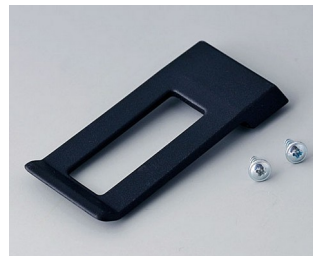

A910001
Ring eyelet
PA 6
volcano

A910002
Ring eyelet
PA 6
volcano

A9152047
Combi-Clip
ABS (UL 94 HB)
off-white RAL 9002
45x27mm

A9152048
Combi-Clip
ABS (UL 94 HB)
lava
45x27mm

A9152049
Combi-Clip
ABS (UL 94 HB)
black RAL 9005
45x27mm

A9164001
Key ring
Steel
nickel-plated
20,5mm

A9172107
Belt/Pocket clip
ABS (UL 94 HB)
off-white RAL 9002
62x30mm

A9172109
Belt/Pocket clip
ABS (UL 94 HB)
black RAL 9005
62x30mm

B4308650
Shoulder strap

grey
1400mm