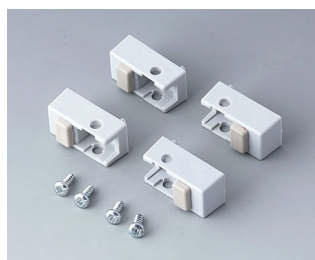

A9257105
Case feet, Vers. I
ABS (UL 94 HB)
light grey RAL 7035