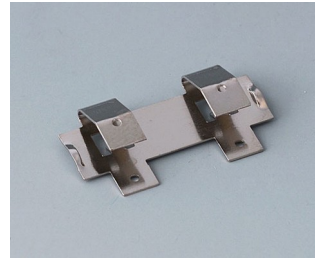

ÚCHYT NA BATERIE, PŘIHRÁDKY NA BATERIE, DRŽÁK KNOFLÍKOVÝCH ČLÁNKŮ

OKW
GEHÄUSE
SYSTEME

Accessory "battery"

A9156002
Plug-in contact, 1 x 9 V (PP3)

A9161001
Set of battery clips, 4 x AA
Steel
tin-plated

A9193003
Battery-clips, double contact
Steel
tin-plated

A9193004
Battery-clips, single contact
Steel
tin-plated

A9193005
Battery clips, double contact
Steel
nickel-plated

A9193006
Battery-clips, single contact
Steel
nickel-plated

A9193008
Battery clips, double contact
CuBe
nickel-plated