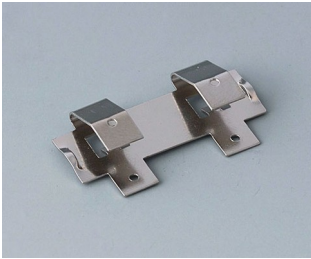

ÚCHYT NA BATERIE, PŘIHRÁDKY NA BATERIE, DRŽÁK KNOFLÍKOVÝCH ČLÁNKŮ

OKW
GEHÄUSE
SYSTEME

Accessory "battery"

A9156002
Plug-in contact, 1 x 9 V (PP3)

A9161001
Set of battery clips, 4 x AA
Steel
tin-plated

A9193003
Battery-clips, double contact
Steel
tin-plated

A9193004
Battery-clips, single contact
Steel
tin-plated

A9193005
Battery clips, double contact
Steel
nickel-plated

A9193006
Battery-clips, single contact
Steel
nickel-plated

A9193008
Battery clips, double contact
CuBe
nickel-plated