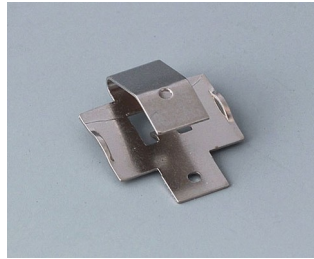

ÚCHYT NA BATERIE, PŘIHRÁDKY NA BATERIE, DRŽÁK KNOFLÍKOVÝCH ČLÁNKŮ

OKW
GEHÄUSE
SYSTEME

Accessory "battery"

A9156002
Plug-in contact, 1 x 9 V (PP3)

A9161001
Set of battery clips, 4 x AA
Steel
tin-plated

A9193003
Battery-clips, double contact
Steel
tin-plated

A9193004
Battery-clips, single contact
Steel
tin-plated

A9193005
Battery clips, double contact
Steel
nickel-plated

A9193006
Battery-clips, single contact
Steel
nickel-plated

A9193008
Battery clips, double contact
CuBe
nickel-plated