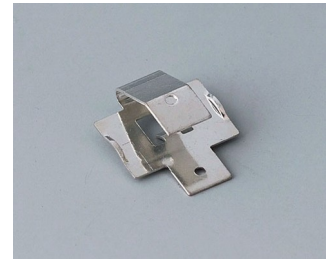

ÚCHYT NA BATERIE, PŘIHRÁDKY NA BATERIE, DRŽÁK KNOFLÍKOVÝCH ČLÁNKŮ

OKW
GEHÄUSE
SYSTEME

Accessory "battery"

A9156002
Plug-in contact, 1 x 9 V (PP3)

A9161001
Set of battery clips, 4 x AA
Steel
tin-plated

A9193003
Battery-clips, double contact
Steel
tin-plated

A9193004
Battery-clips, single contact
Steel
tin-plated

A9193005
Battery clips, double contact
Steel
nickel-plated

A9193006
Battery-clips, single contact
Steel
nickel-plated

A9193008
Battery clips, double contact
CuBe
nickel-plated