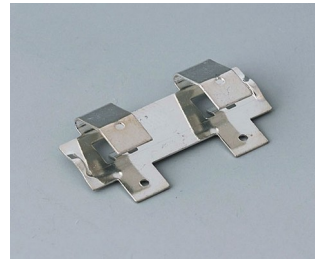

ÚCHYT NA BATERIE, PŘIHRÁDKY NA BATERIE, DRŽÁK KNOFLÍKOVÝCH ČLÁNKŮ

OKW
GEHÄUSE
SYSTEME

Accessory "battery"

A9156002
Plug-in contact, 1 x 9 V (PP3)

A9161001
Set of battery clips, 4 x AA
Steel
tin-plated

A9193003
Battery-clips, double contact
Steel
tin-plated

A9193004
Battery-clips, single contact
Steel
tin-plated

A9193005
Battery clips, double contact
Steel
nickel-plated

A9193006
Battery-clips, single contact
Steel
nickel-plated

A9193008
Battery clips, double contact
CuBe
nickel-plated