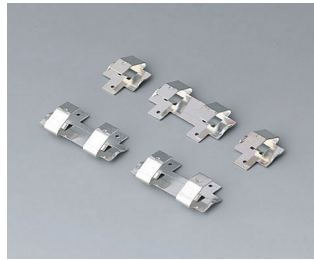

A9338119
Battery compartment kit, 5 x AA
ABS (UL 94 HB)
black RAL 9005
93x98mm
IP 54

A9338218
Battery compartment kit, 5 x AA
ASA+PC (UL 94 V-0)
lava
93x98mm
IP 54

A9345217
Set of battery compartment, 4 x
AA
ABS (UL 94 HB)
off-white RAL 9002

ÚCHYT NA BATERIE, PŘIHRÁDKY NA BATERIE, DRŽÁK KNOFLÍKOVÝCH ČLÁNKŮ

OKW
GEHÄUSE
SYSTEME

Accessory "battery"

A9156002
Plug-in contact, 1 x 9 V (PP3)

A9161001
Set of battery clips, 4 x AA
Steel
tin-plated

A9193003
Battery-clips, double contact
Steel
tin-plated