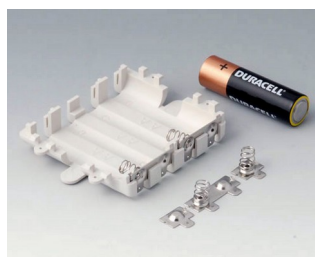

A9345217
Set of battery compartment, 4 x
AA
ABS (UL 94 HB)
off-white RAL 9002