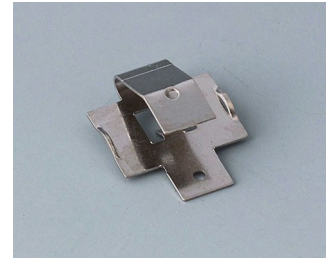

ÚCHYT NA BATERIE, PŘIHRÁDKY NA BATERIE, DRŽÁK KNOFLÍKOVÝCH ČLÁNKŮ

OKW
GEHÄUSE
SYSTEME

Accessory "battery"

A9156002
Plug-in contact, 1 x 9 V (PP3)

A9161001
Set of battery clips, 4 x AA
Steel
tin-plated

A9193003
Battery-clips, double contact
Steel
tin-plated

A9193004
Battery-clips, single contact
Steel
tin-plated

A9193005
Battery clips, double contact
Steel
nickel-plated

A9193006
Battery-clips, single contact
Steel
nickel-plated

A9193008
Battery clips, double contact
CuBe
nickel-plated

A9193009
Battery clips, single contact
CuBe
nickel-plated

Subject to technical modification without notice. © by OKW Gehäusesysteme, Buchen/Germany.