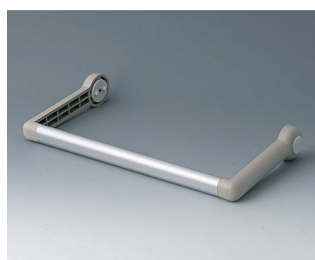

A0344218
Handle 42 TE
PA 6
pebble grey RAL 7032