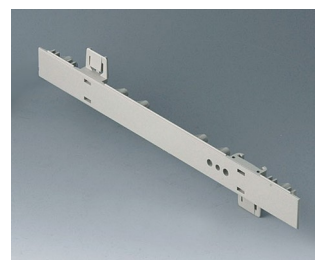

A0106280
Side panel 0.5 HE, for handle mounting
ABS (UL 94 HB)
pebble grey RAL 7032
250x22,25mm