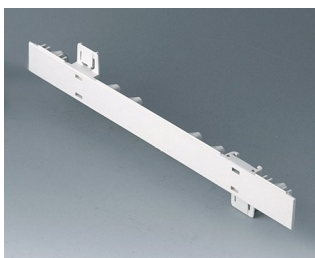

## Vyberte verze

**A0105270**  
Side panel 0.5 HE  
ABS (UL 94 HB)  
off-white RAL 9002  
250x22,25mm

**A0105280**  
Side panel 0.5 HE  
ABS (UL 94 HB)  
pebble grey RAL 7032  
250x22,25mm

**A0106270**  
Side panel 0.5 HE, for handle  
mounting  
ABS (UL 94 HB)  
off-white RAL 9002  
250x22,25mm