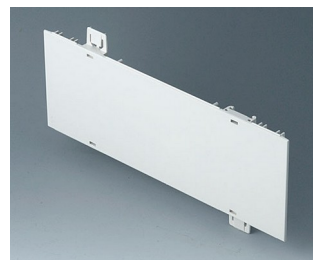

A0120270
Side panel 2 HE
ABS (UL 94 HB)
off-white RAL 9002
250x88,9mm