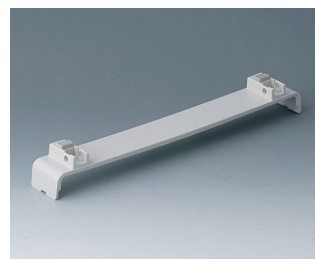

A0134370
Snap-in panel, without slots, with
feet
ABS (UL 94 HB)
off-white RAL 9002