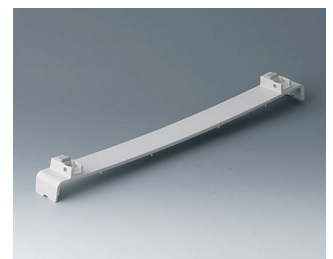

A0136370
Snap-in panel, without slots, with
feet
ABS (UL 94 HB)
off-white RAL 9002