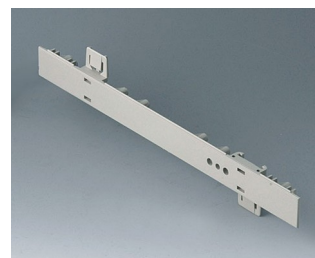

A0106280
Side panel 0.5 HE, for handle
mounting
ABS (UL 94 HB)
pebble grey RAL 7032
250x22,25mm