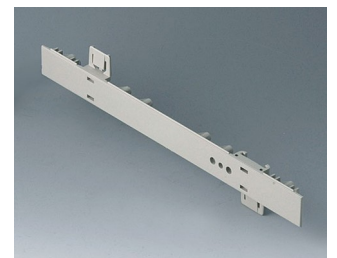

A0106280
Side panel 0.5 HE, for handle mounting
ABS (UL 94 HB)
pebble grey RAL 7032
250x22,25mm