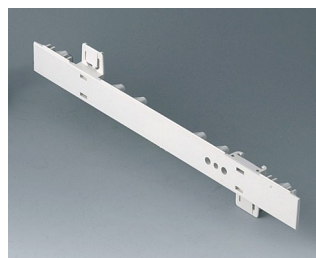

## Vyberte verze

**A0105270**  
Side panel 0.5 HE  
ABS (UL 94 HB)  
off-white RAL 9002  
250x22,25mm

**A0105280**  
Side panel 0.5 HE  
ABS (UL 94 HB)  
pebble grey RAL 7032  
250x22,25mm

**A0106270**  
Side panel 0.5 HE, for handle  
mounting  
ABS (UL 94 HB)  
off-white RAL 9002  
250x22,25mm