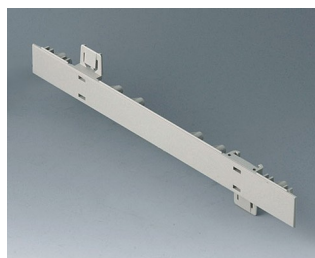

A0105280
Side panel 0.5 HE
ABS (UL 94 HB)
pebble grey RAL 7032
250x22,25mm