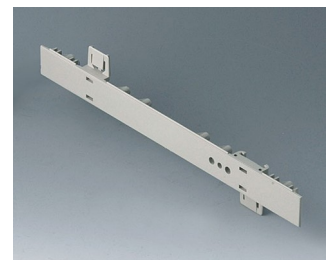

A0106280
Side panel 0.5 HE, for handle mounting
ABS (UL 94 HB)
pebble grey RAL 7032
250x22,25mm