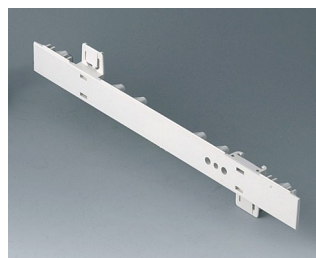

A0106270
Side panel 0.5 HE, for handle
mounting
ABS (UL 94 HB)
off-white RAL 9002
250x22,25mm