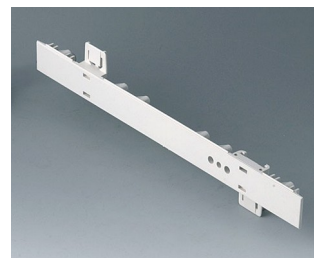

A0106270
Side panel 0.5 HE, for handle mounting
ABS (UL 94 HB)
off-white RAL 9002
250x22,25mm