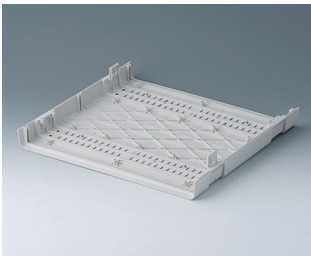

A0114170
Shell 42 TE
ABS (UL 94 HB)
off-white RAL 9002
260x250x27mm