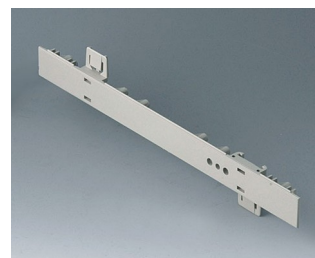

## Vyberte verze

**A0105270**  
Side panel 0.5 HE  
ABS (UL 94 HB)  
off-white RAL 9002  
250x22,25mm

**A0105280**  
Side panel 0.5 HE  
ABS (UL 94 HB)  
pebble grey RAL 7032  
250x22,25mm

**A0106270**  
Side panel 0.5 HE, for handle  
mounting  
ABS (UL 94 HB)  
off-white RAL 9002  
250x22,25mm