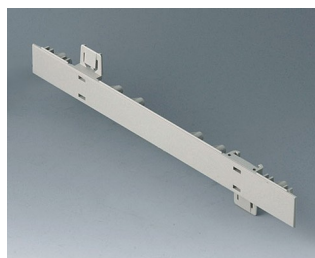

## Vyberte verze

**A0105270**  
Side panel 0.5 HE  
ABS (UL 94 HB)  
off-white RAL 9002  
250x22,25mm

**A0105280**  
Side panel 0.5 HE  
ABS (UL 94 HB)  
pebble grey RAL 7032  
250x22,25mm

**A0106270**  
Side panel 0.5 HE, for handle  
mounting  
ABS (UL 94 HB)  
off-white RAL 9002  
250x22,25mm