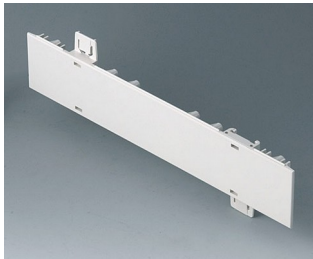

EUROPA CASE

A0110270
Side panel 1 HE
ABS (UL 94 HB)
off-white RAL 9002
250x44,45mm