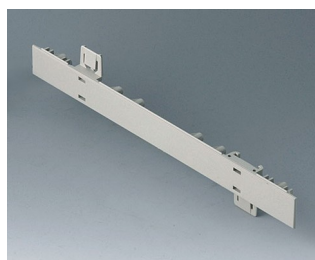

A0105280
Side panel 0.5 HE
ABS (UL 94 HB)
pebble grey RAL 7032
250x22,25mm