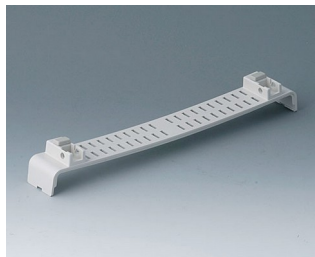

EUROPA CASE

A0144370
Snap-in panel with, slots, with feet
ABS (UL 94 HB)
off-white RAL 9002