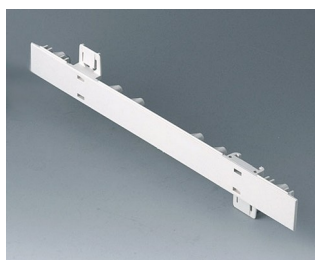

A0346316
Handle 63 TE
PA 6
off-white RAL 9002

A0346317
Handle 63 TE
PA 6
off-white RAL 9002

A0346318
Handle 63 TE
PA 6
pebble grey RAL 7032

System components to complete

A0105270
Side panel 0.5 HE
ABS (UL 94 HB)
off-white RAL 9002
250x22,25mm