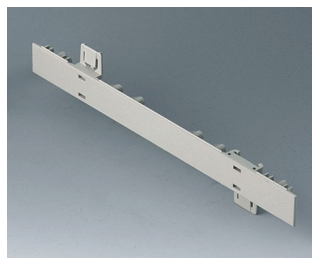

A0105280
Side panel 0.5 HE
ABS (UL 94 HB)
pebble grey RAL 7032
250x22,25mm