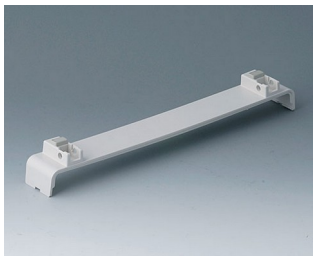

A0134370
Snap-in panel, without slots, with
feet
ABS (UL 94 HB)
off-white RAL 9002