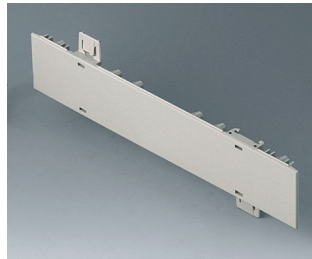

A0110280
Side panel 1 HE
ABS (UL 94 HB)
pebble grey RAL 7032
250x44,45mm