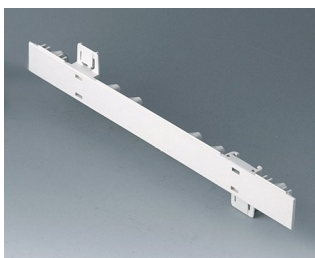

Vyberte verze

A0105270
Side panel 0.5 HE
ABS (UL 94 HB)
off-white RAL 9002
250x22,25mm