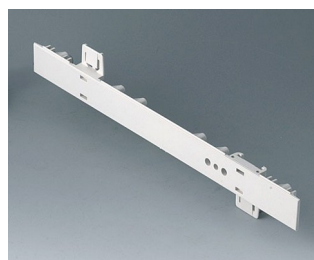

A0106270
Side panel 0.5 HE, for handle mounting
ABS (UL 94 HB)
off-white RAL 9002
250x22,25mm