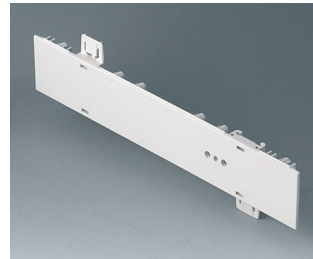

A0111270
Side panel 1 HE, for handle
mounting
ABS (UL 94 HB)
off-white RAL 9002
250x44,45mm