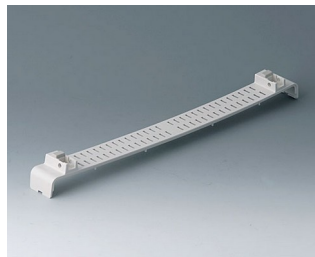

A0134370
Snap-in panel, without slots, with
feet
ABS (UL 94 HB)
off-white RAL 9002

A0136370
Snap-in panel, without slots, with
feet
ABS (UL 94 HB)
off-white RAL 9002

EUROPA CASE

A0144370
Snap-in panel with, slots, with feet
ABS (UL 94 HB)
off-white RAL 9002