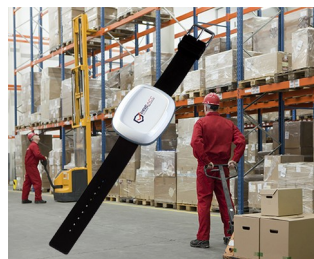

Overcrowd prevention and Safe distancing

Přizpůsobení možností

Co ještě potřebujete pro svůj vlastní velmi osobní produkt? Můžeme dodat zapouzdření a ladící knoflíky se všemi nezbytnými úpravami pro montáž vašich elektronických součástí.
Možnosti přizpůsobení pro Body-Case