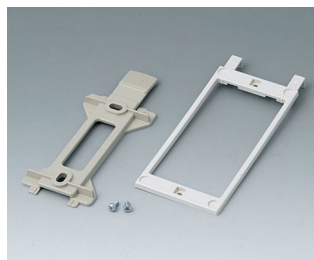

Accessory to complete

A9180001
 Front panel 220
 Aluminium
 matt anodised
 205,5x129,4x1,5mm

A9184001
 Front panel
 Aluminium
 matt anodised
 200x130x1,5mm

A9185001
 Front panel
 Aluminium
 matt anodised
 200x35x1,5mm

A9186001
 Front panel 190 F/H
 Aluminium
 matt anodised
 161,5x106x1,5mm

Accessory "wall/holder"

B1350048
 Wall suspension elements
 ABS (UL 94 HB)
 pebble grey RAL 7032

B1360048
 Wall suspension elements
 ABS (UL 94 HB)
 pebble grey RAL 7032