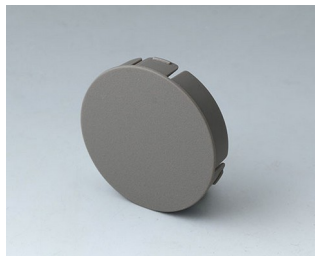

CONTROL-KNOBS

Accessory

B7536108
Cover 36
PA 6
volcano