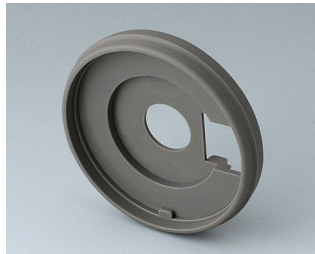

B7546208
Base 46
PA 6
volcano