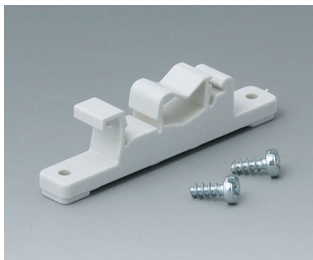

Accessory "wall/holder"

B1300017
Fastening element for DIN-Rails
PA 6
off-white RAL 9002