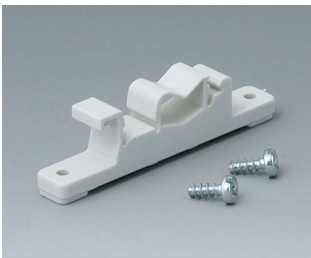

Accessory "wall/holder"

B1300017
Fastening element for DIN-Rails
PA 6
off-white RAL 9002