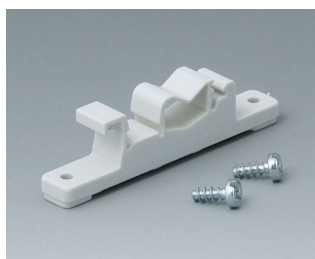

B1075365
TOPTec 194 F, Vers. I
ABS (UL 94 HB)
off-white RAL 9002
194x115x46mm
IP 40

B1075369
TOPTec 194 F, Vers. I
ABS (UL 94 HB)
black RAL 9005
194x115x46mm
IP 40

B1075465
TOPTec 194 F, Vers. II
ABS (UL 94 HB)
off-white RAL 9002
194x115x46mm
IP 40

B1075469
TOPTec 194 F, Vers. II
ABS (UL 94 HB)
black RAL 9005
194x115x46mm
IP 40

Accessory "wall/holder"

B1300017
Fastening element for DIN-Rails
PA 6
off-white RAL 9002

B1300019
Fastening element for DIN-Rails
PA 6
black RAL 9005