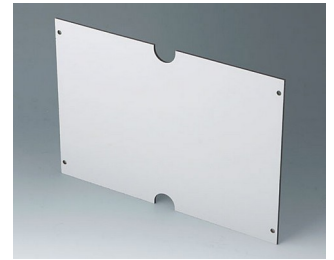

C7115087
 Standard DIN rail, Type TH 15
 Steel
 184x15x5,5mm

C7116056
 Mounting plate
 171x143x2,5mm

C7116077
 Standard DIN rail, Type TH 35
 Steel
 168x35x7,5mm

C7116087
 Standard DIN rail, Type TH 15
 Steel
 168x15x5,5mm