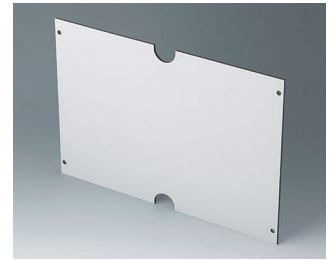

C7117056
Mounting plate
220,5x152,5x2,5mm