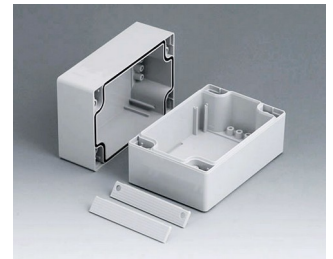

C2108122
ROBUST-BOX WIDTH 80, Vers.
II
PC (UL 94 HB)
light grey RAL 7035
120x80x80mm
IP 66