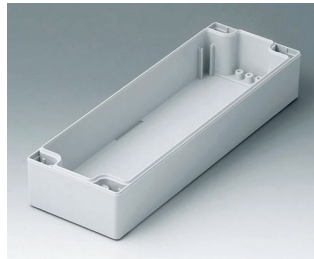

C1082402
Case shell 80, with tongue
PC (UL 94 HB)
light grey RAL 7035
240x80x40mm