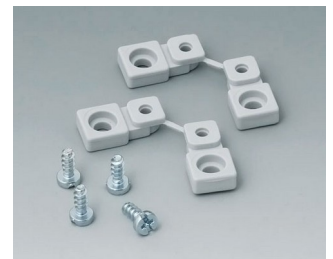

Accessory "wall/holder"

C2201088
Fastening elements to DIN-Rails
PA 6
light grey RAL 7035

C2203128
Fastening elements to DIN-Rails
PA 6
light grey RAL 7035

C2204168
Fastening elements to DIN-Rails
PA 6
light grey RAL 7035