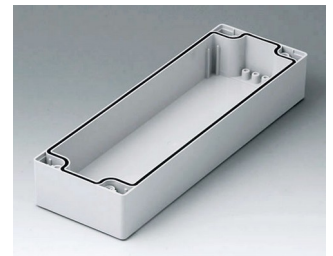

C2080802
Case shell 80, with groove
PC (UL 94 HB)
light grey RAL 7035
80x80x40mm

C2081201
Case shell 80, with groove
ABS (UL 94 HB)
light grey RAL 7035
120x80x40mm

C2081202
Case shell 80, with groove
PC (UL 94 HB)
light grey RAL 7035
120x80x40mm

C2081601
Case shell 80, with groove
ABS (UL 94 HB)
light grey RAL 7035
160x80x40mm

C2081602
Case shell 80, with groove
PC (UL 94 HB)
light grey RAL 7035
160x80x40mm

C2082401
Case shell 80, with groove
ABS (UL 94 HB)
light grey RAL 7035
240x80x40mm