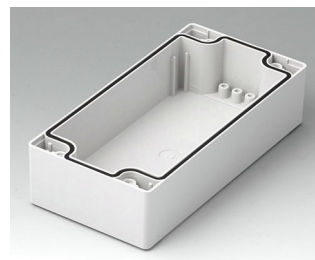

C2081601
Case shell 80, with groove
ABS (UL 94 HB)
light grey RAL 7035
160x80x40mm