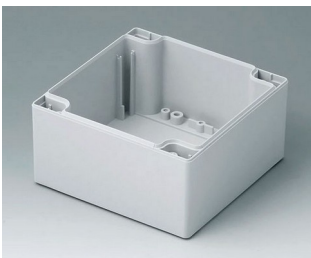

C2121202
Case shell 120, with tongue
PC (UL 94 HB)
light grey RAL 7035
120x120x60mm