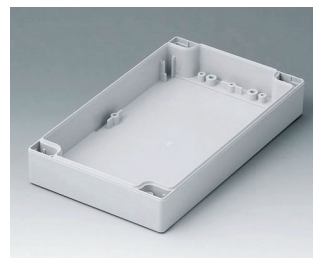

C0122001
Case shell 120, with tongue
ABS (UL 94 HB)
light grey RAL 7035
200x120x30mm