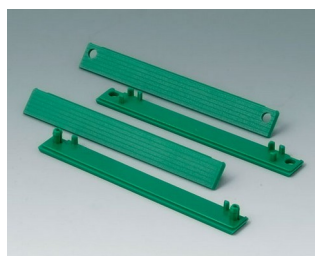

C2203126
Cover strips 120
PC (UL 94 HB)
green RAL 6024