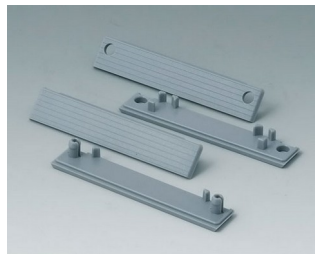

C5203001
Case shell 200, with groove
ABS (UL 94 HB)
light grey RAL 7035
300x200x80mm

C5243601
Case shell 240, with groove
ABS (UL 94 HB)
light grey RAL 7035
360x240x80mm

ROBUST-BOX

Accessory to complete

C2200801
Cover strips 80, without holes
PC (UL 94 HB)
light grey RAL 7035