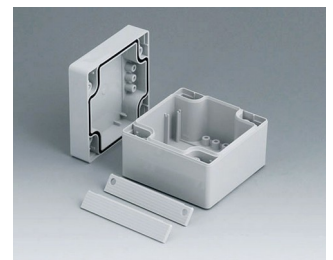

C2008082
ROBUST-BOX WIDTH 80, Vers.
II
PC (UL 94 HB)
light grey RAL 7035
80x80x60mm
IP 66