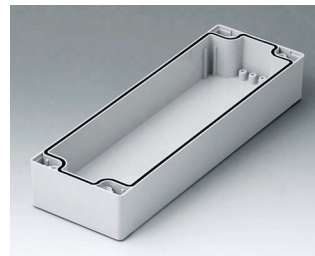

C2080802
Case shell 80, with groove
PC (UL 94 HB)
light grey RAL 7035
80x80x40mm

C2081201
Case shell 80, with groove
ABS (UL 94 HB)
light grey RAL 7035
120x80x40mm

C2081202
Case shell 80, with groove
PC (UL 94 HB)
light grey RAL 7035
120x80x40mm

C2081601
Case shell 80, with groove
ABS (UL 94 HB)
light grey RAL 7035
160x80x40mm

C2081602
Case shell 80, with groove
PC (UL 94 HB)
light grey RAL 7035
160x80x40mm

C2082401
Case shell 80, with groove
ABS (UL 94 HB)
light grey RAL 7035
240x80x40mm