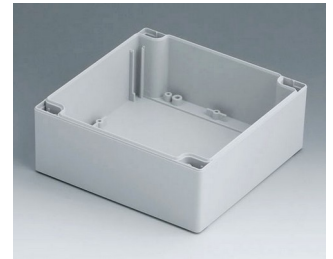

C2161602
Case shell 160, with tongue
PC (UL 94 HB)
light grey RAL 7035
160x160x60mm