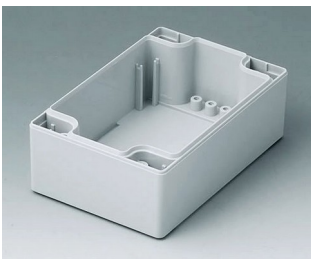

C1081201
Case shell 80, with tongue
ABS (UL 94 HB)
light grey RAL 7035
120x80x40mm