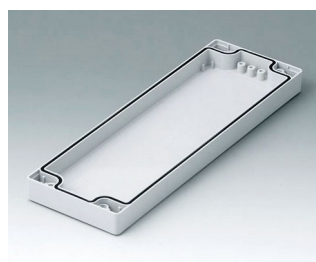

C0082401
Case shell 80, with groove
ABS (UL 94 HB)
light grey RAL 7035
240x80x20mm