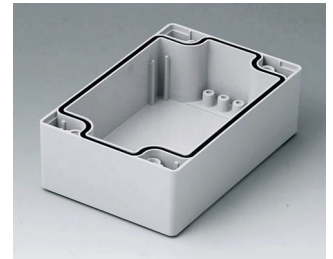

C2081202
Case shell 80, with groove
PC (UL 94 HB)
light grey RAL 7035
120x80x40mm