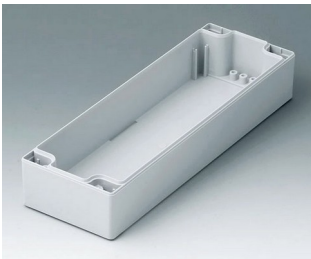

C1082401
Case shell 80, with tongue
ABS (UL 94 HB)
light grey RAL 7035
240x80x40mm