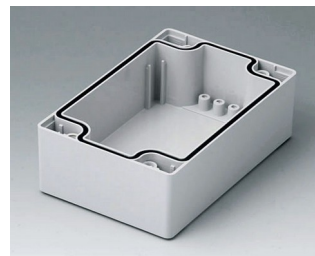

C2081201
Case shell 80, with groove
ABS (UL 94 HB)
light grey RAL 7035
120x80x40mm