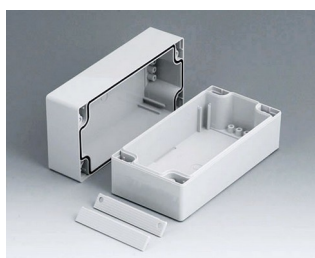

C2108161
ROBUST-BOX WIDTH 80, Vers. I
ABS (UL 94 HB)
light grey RAL 7035
160x80x80mm
IP 66