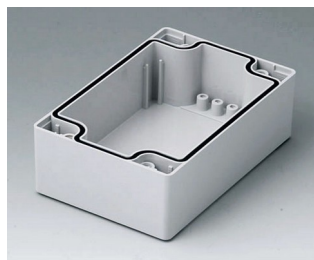

C2081202
Case shell 80, with groove
PC (UL 94 HB)
light grey RAL 7035
120x80x40mm