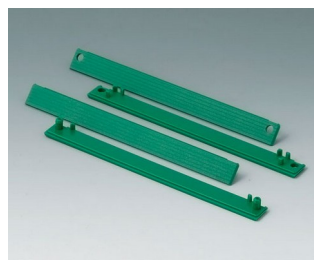

C2204162
Cover strips 160
PC (UL 94 HB)
silver grey RAL 7001

ROBUST-BOX

C2204164
Cover strips 160
PC (UL 94 HB)
red RAL 3020

C2204165
Cover strips 160
PC (UL 94 HB)
yellow RAL 1023

C2204166
Cover strips 160
PC (UL 94 HB)
green RAL 6024