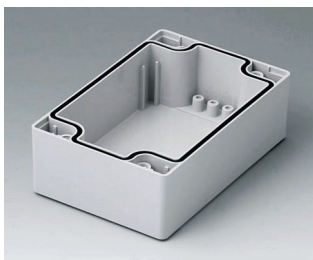

C2081201
Case shell 80, with groove
ABS (UL 94 HB)
light grey RAL 7035
120x80x40mm