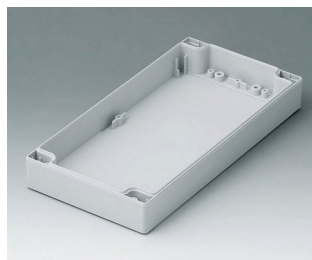

C0122402
Case shell 120, with tongue
PC (UL 94 HB)
light grey RAL 7035
240x120x30mm