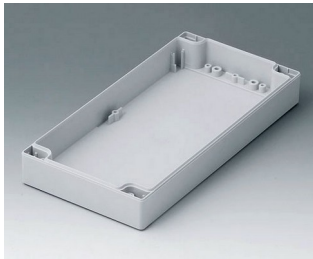

ROBUST-BOX

C0122401
Case shell 120, with tongue
ABS (UL 94 HB)
light grey RAL 7035
240x120x30mm