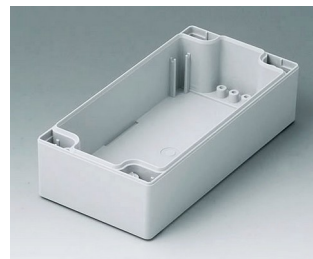

C1081601
Case shell 80, with tongue
ABS (UL 94 HB)
light grey RAL 7035
160x80x40mm