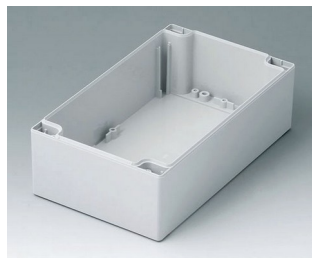

C2122001
Case shell 120, with tongue
ABS (UL 94 HB)
light grey RAL 7035
200x120x60mm