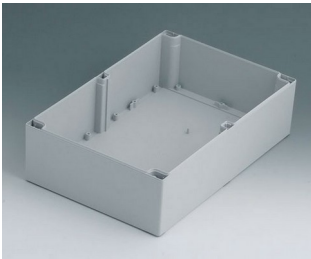

ROBUST-BOX

C4203001
Case shell 200, with tongue
ABS (UL 94 HB)
light grey RAL 7035
300x200x80mm