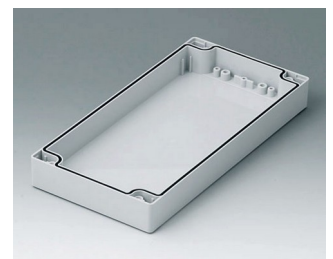

C1122402
Case shell 120, with groove
PC (UL 94 HB)
light grey RAL 7035
240x120x30mm