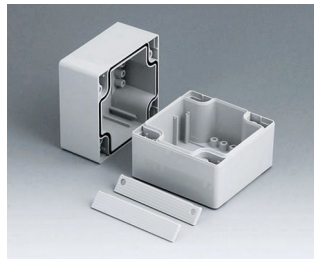

C2108082
ROBUST-BOX WIDTH 80, Vers.
II
PC (UL 94 HB)
light grey RAL 7035
80x80x80mm
IP 66