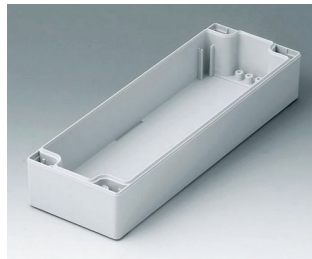

C1082402
Case shell 80, with tongue
PC (UL 94 HB)
light grey RAL 7035
240x80x40mm