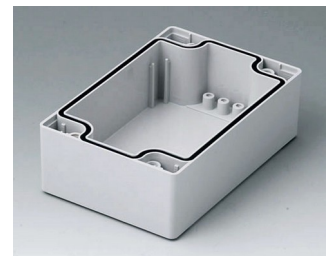

C2081202
Case shell 80, with groove
PC (UL 94 HB)
light grey RAL 7035
120x80x40mm