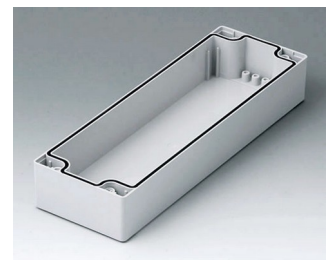

C2080802
Case shell 80, with groove
PC (UL 94 HB)
light grey RAL 7035
80x80x40mm

C2081201
Case shell 80, with groove
ABS (UL 94 HB)
light grey RAL 7035
120x80x40mm

C2081202
Case shell 80, with groove
PC (UL 94 HB)
light grey RAL 7035
120x80x40mm

C2081601
Case shell 80, with groove
ABS (UL 94 HB)
light grey RAL 7035
160x80x40mm

C2081602
Case shell 80, with groove
PC (UL 94 HB)
light grey RAL 7035
160x80x40mm

C2082401
Case shell 80, with groove
ABS (UL 94 HB)
light grey RAL 7035
240x80x40mm