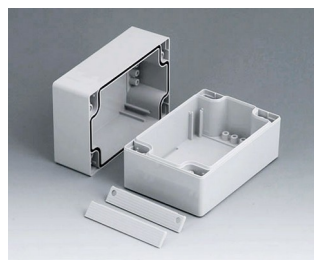

C2082402
Case shell 80, with groove
PC (UL 94 HB)
light grey RAL 7035
240x80x40mm

ROBUST-BOX

C2108081
ROBUST-BOX WIDTH 80, Vers. I
ABS (UL 94 HB)
light grey RAL 7035
80x80x80mm
IP 66

C2108082
ROBUST-BOX WIDTH 80, Vers. II
PC (UL 94 HB)
light grey RAL 7035
80x80x80mm
IP 66