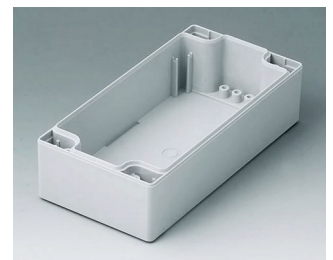

C1081602
Case shell 80, with tongue
PC (UL 94 HB)
light grey RAL 7035
160x80x40mm