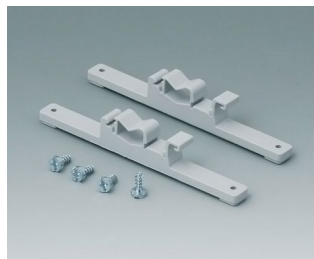

Accessory "wall/holder"

C2201088
Fastening elements to DIN-Rails
PA 6
light grey RAL 7035

C2203128
Fastening elements to DIN-Rails
PA 6
light grey RAL 7035

C2204168
Fastening elements to DIN-Rails
PA 6
light grey RAL 7035