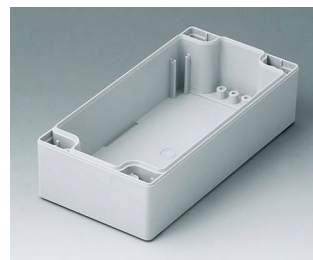

C1081601
Case shell 80, with tongue
ABS (UL 94 HB)
light grey RAL 7035
160x80x40mm