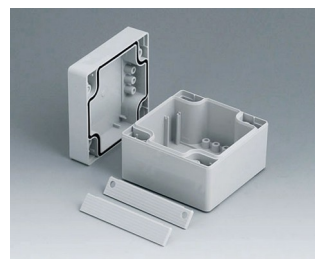

C2008081
ROBUST-BOX WIDTH 80, Vers.
I
ABS (UL 94 HB)
light grey RAL 7035
80x80x60mm
IP 66