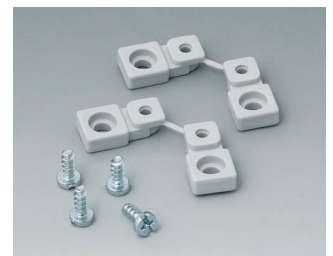

Accessory "wall/holder"

C2201088
 Fastening elements to DIN-Rails
 PA 6
 light grey RAL 7035

C2203128
 Fastening elements to DIN-Rails
 PA 6
 light grey RAL 7035

C2204168
 Fastening elements to DIN-Rails
 PA 6
 light grey RAL 7035