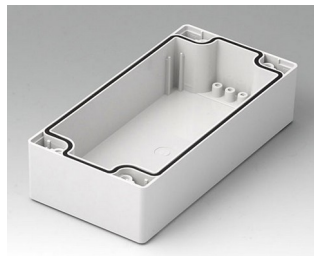

C2081602
Case shell 80, with groove
PC (UL 94 HB)
light grey RAL 7035
160x80x40mm