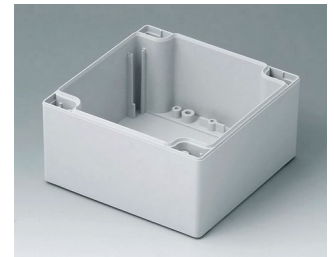

C2121201
Case shell 120, with tongue
ABS (UL 94 HB)
light grey RAL 7035
120x120x60mm