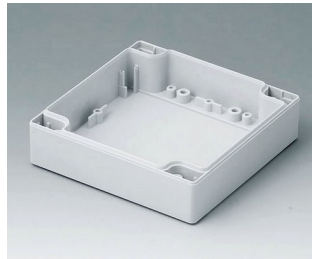

C0082401
Case shell 80, with groove
ABS (UL 94 HB)
light grey RAL 7035
240x80x20mm

C0082402
Case shell 80, with groove
PC (UL 94 HB)
light grey RAL 7035
240x80x20mm

ROBUST-BOX

C0121201
Case shell 120, with tongue
ABS (UL 94 HB)
light grey RAL 7035
120x120x30mm