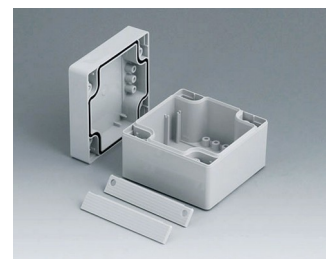

C2008082
ROBUST-BOX WIDTH 80, Vers.
II
PC (UL 94 HB)
light grey RAL 7035
80x80x60mm
IP 66