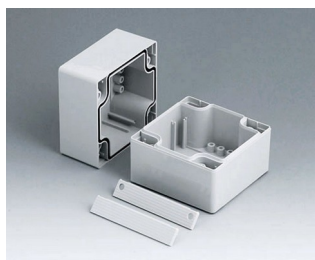

ROBUST-BOX

C2108081
ROBUST-BOX WIDTH 80, Vers. I
ABS (UL 94 HB)
light grey RAL 7035
80x80x80mm
IP 66