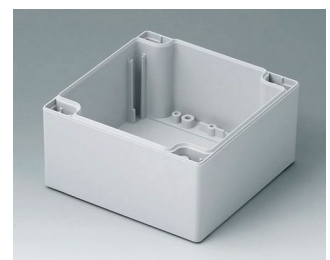

C2121202
Case shell 120, with tongue
PC (UL 94 HB)
light grey RAL 7035
120x120x60mm