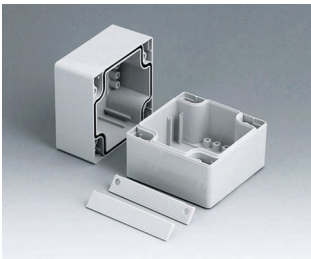

C2108081
ROBUST-BOX WIDTH 80, Vers.
I
ABS (UL 94 HB)
light grey RAL 7035
80x80x80mm
IP 66