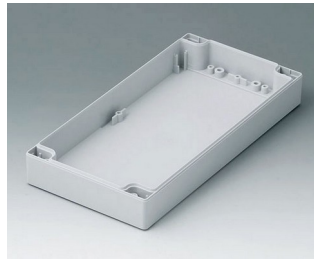

C0122402
Case shell 120, with tongue
PC (UL 94 HB)
light grey RAL 7035
240x120x30mm