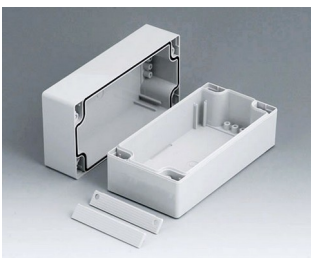

C2108161
ROBUST-BOX WIDTH 80, Vers.
I
ABS (UL 94 HB)
light grey RAL 7035
160x80x80mm
IP 66