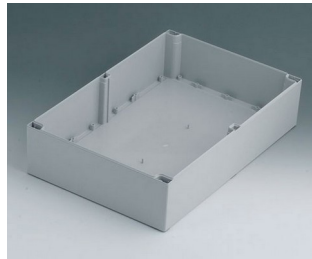

C3162401
Case shell 160, with groove
ABS (UL 94 HB)
light grey RAL 7035
240x160x60mm

C3162402
Case shell 160, with groove
PC (UL 94 HB)
light grey RAL 7035
240x160x60mm

ROBUST-BOX

C4203001
Case shell 200, with tongue
ABS (UL 94 HB)
light grey RAL 7035
300x200x80mm