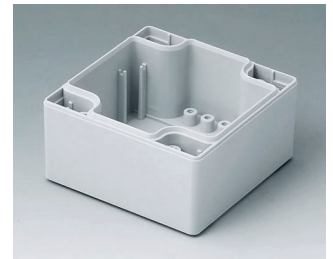

C1080802
Case shell 80, with tongue
PC (UL 94 HB)
light grey RAL 7035
80x80x40mm