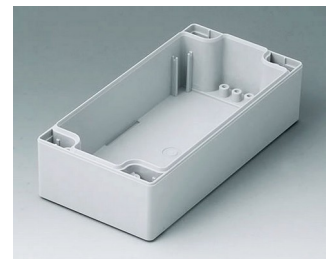

C1081602
Case shell 80, with tongue
PC (UL 94 HB)
light grey RAL 7035
160x80x40mm