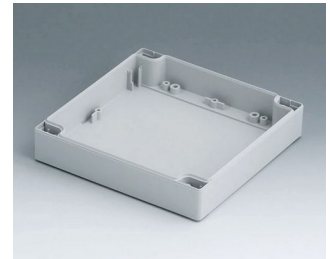

ROBUST-BOX

C0122401
Case shell 120, with tongue
ABS (UL 94 HB)
light grey RAL 7035
240x120x30mm

C0122402
Case shell 120, with tongue
PC (UL 94 HB)
light grey RAL 7035
240x120x30mm

C0161601
Case shell 160, with tongue
ABS (UL 94 HB)
light grey RAL 7035
160x160x30mm