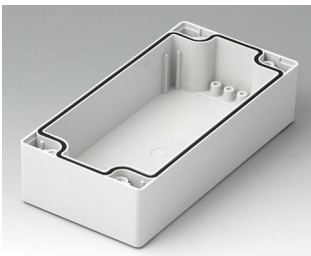

C2081601
Case shell 80, with groove
ABS (UL 94 HB)
light grey RAL 7035
160x80x40mm