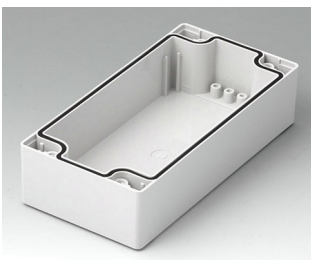

C2081601
Case shell 80, with groove
ABS (UL 94 HB)
light grey RAL 7035
160x80x40mm