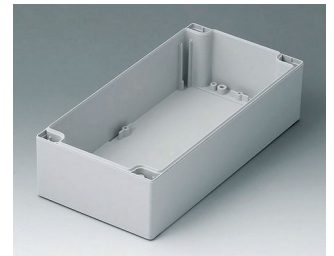

C2122401
Case shell 120, with tongue
ABS (UL 94 HB)
light grey RAL 7035
240x120x60mm