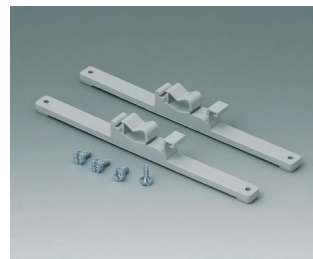

Accessory "wall/holder"

C2201088
Fastening elements to DIN-Rails
PA 6
light grey RAL 7035

C2203128
Fastening elements to DIN-Rails
PA 6
light grey RAL 7035

C2204168
Fastening elements to DIN-Rails
PA 6
light grey RAL 7035