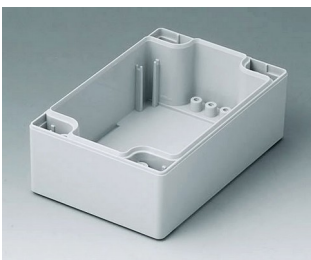

C1081201
Case shell 80, with tongue
ABS (UL 94 HB)
light grey RAL 7035
120x80x40mm