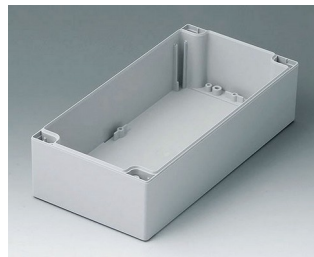

C2121202
Case shell 120, with tongue
PC (UL 94 HB)
light grey RAL 7035
120x120x60mm

ROBUST-BOX

C2122001
Case shell 120, with tongue
ABS (UL 94 HB)
light grey RAL 7035
200x120x60mm

C2122002
Case shell 120, with tongue
PC (UL 94 HB)
light grey RAL 7035
200x120x60mm