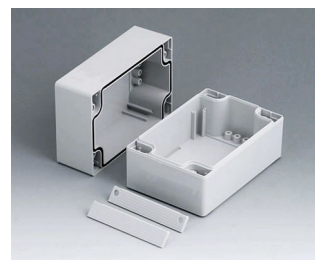

C2108122
ROBUST-BOX WIDTH 80, Vers. II
PC (UL 94 HB)
light grey RAL 7035
120x80x80mm
IP 66