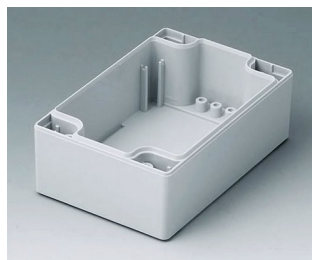

C1081202
Case shell 80, with tongue
PC (UL 94 HB)
light grey RAL 7035
120x80x40mm