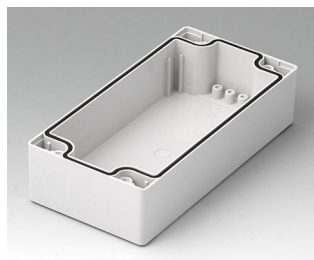

C2081602
Case shell 80, with groove
PC (UL 94 HB)
light grey RAL 7035
160x80x40mm