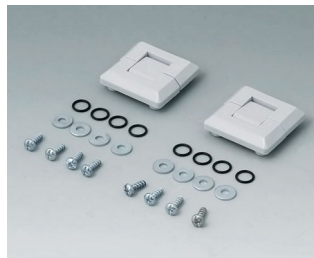

C2299088
Hinge
PA 6
light grey RAL 7035