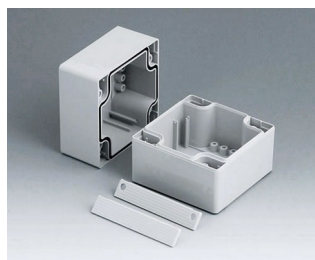

C2108082
ROBUST-BOX WIDTH 80, Vers. II
PC (UL 94 HB)
light grey RAL 7035
80x80x80mm
IP 66