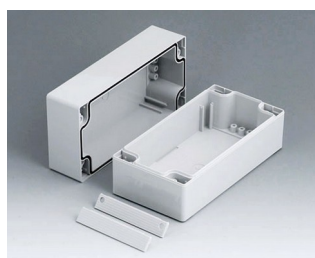

C2108162
ROBUST-BOX WIDTH 80, Vers. II
PC (UL 94 HB)
light grey RAL 7035
160x80x80mm
IP 66