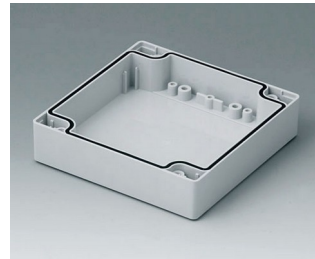

C1121201
Case shell 120, with groove
ABS (UL 94 HB)
light grey RAL 7035
120x120x30mm