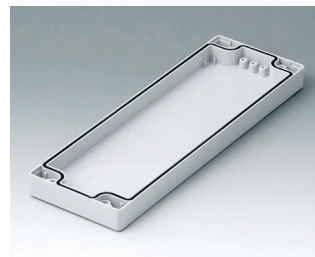

C0082401
Case shell 80, with groove
ABS (UL 94 HB)
light grey RAL 7035
240x80x20mm