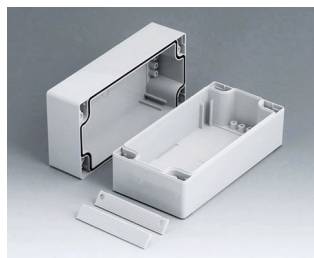

C2108162
ROBUST-BOX WIDTH 80, Vers.
II
PC (UL 94 HB)
light grey RAL 7035
160x80x80mm
IP 66