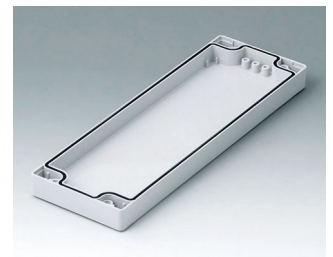

C0082402
Case shell 80, with groove
PC (UL 94 HB)
light grey RAL 7035
240x80x20mm