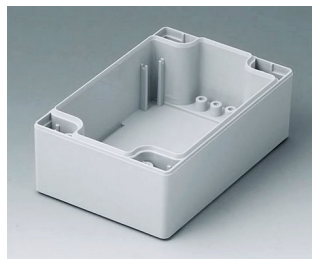

C1081202
Case shell 80, with tongue
PC (UL 94 HB)
light grey RAL 7035
120x80x40mm