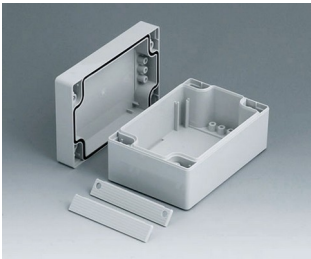

ROBUST-BOX

C2008121
ROBUST-BOX WIDTH 80, Vers. I
ABS (UL 94 HB)
light grey RAL 7035
120x80x60mm
IP 66