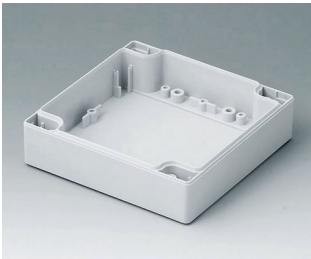

ROBUST-BOX

C0121201
Case shell 120, with tongue
ABS (UL 94 HB)
light grey RAL 7035
120x120x30mm