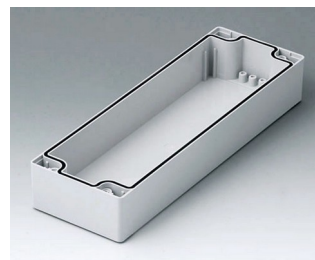

C2080802
Case shell 80, with groove
PC (UL 94 HB)
light grey RAL 7035
80x80x40mm

C2081201
Case shell 80, with groove
ABS (UL 94 HB)
light grey RAL 7035
120x80x40mm

C2081202
Case shell 80, with groove
PC (UL 94 HB)
light grey RAL 7035
120x80x40mm

C2081601
Case shell 80, with groove
ABS (UL 94 HB)
light grey RAL 7035
160x80x40mm

C2081602
Case shell 80, with groove
PC (UL 94 HB)
light grey RAL 7035
160x80x40mm

C2082401
Case shell 80, with groove
ABS (UL 94 HB)
light grey RAL 7035
240x80x40mm