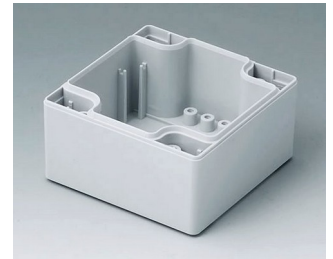

C1080802
Case shell 80, with tongue
PC (UL 94 HB)
light grey RAL 7035
80x80x40mm