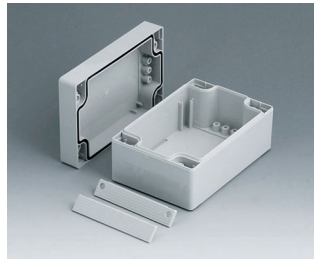

C2008122
ROBUST-BOX WIDTH 80, Vers. II
PC (UL 94 HB)
light grey RAL 7035
120x80x60mm
IP 66