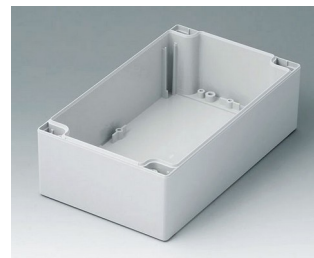

C2122002
Case shell 120, with tongue
PC (UL 94 HB)
light grey RAL 7035
200x120x60mm