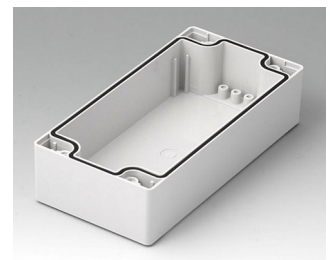

C2081602
Case shell 80, with groove
PC (UL 94 HB)
light grey RAL 7035
160x80x40mm