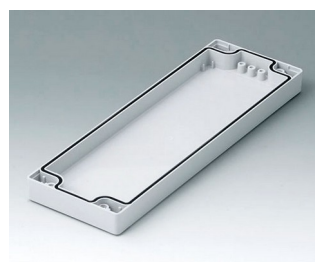

C0082402
Case shell 80, with groove
PC (UL 94 HB)
light grey RAL 7035
240x80x20mm