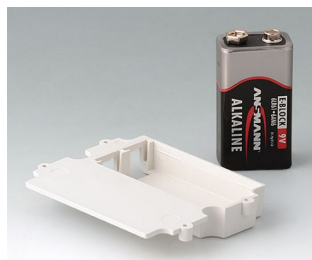

A9174003
Battery compartment, 1 x 9 V
ABS (UL 94 HB)
off-white RAL 9002