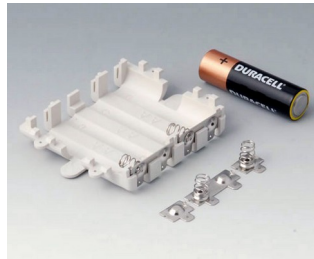

A9174006
Set of battery clips, 1 x 9 V
Steel
tin-plated

A9190011
Set of battery clips, 2 x AA
Steel
nickel-plated

A9190012
Set of battery clips, 4 x AA
Steel
nickel-plated

DATEC-MOBIL-BOX

A9250250
Battery spacer
PE foam
50x25x4mm