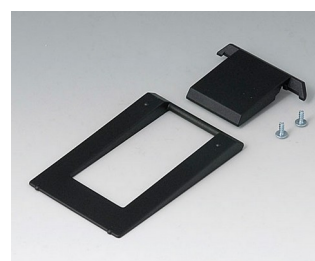

A9250909
Tilt foot bar
ABS (UL 94 HB)
black RAL 9005