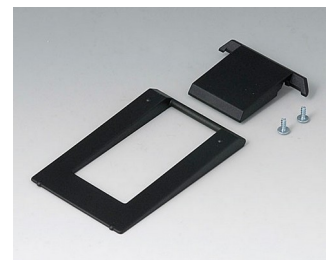

A9250909
Tilt foot bar
ABS (UL 94 HB)
black RAL 9005