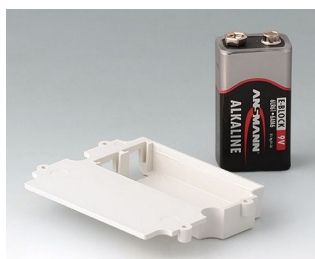

A9174003
Battery compartment, 1 x 9 V
ABS (UL 94 HB)
off-white RAL 9002