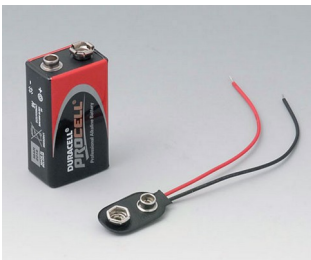

A9174003
Battery compartment, 1 x 9 V
ABS (UL 94 HB)
off-white RAL 9002

A9250907
Tilt foot bar
ABS (UL 94 HB)
off-white RAL 9002

A9250909
Tilt foot bar
ABS (UL 94 HB)
black RAL 9005

Accessory "battery"

A9160003
Plug-in contact, 1 x 9 V (PP3)