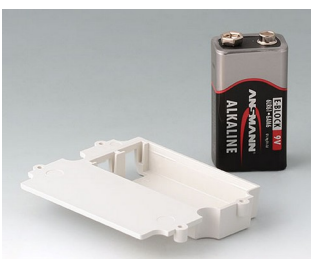

A9174003
Battery compartment, 1 x 9 V
ABS (UL 94 HB)
off-white RAL 9002