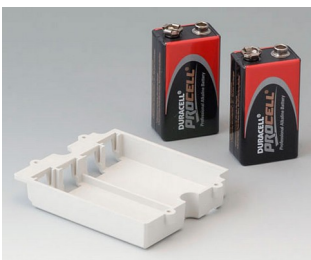

A9174002
Battery compartment, 2 x 9 V
ABS (UL 94 HB)
off-white RAL 9002