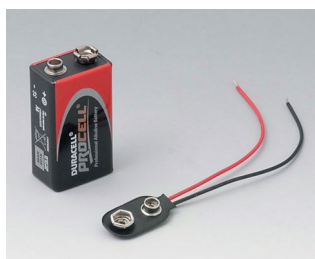

A9174003
Battery compartment, 1 x 9 V
ABS (UL 94 HB)
off-white RAL 9002

A9250907
Tilt foot bar
ABS (UL 94 HB)
off-white RAL 9002

A9250909
Tilt foot bar
ABS (UL 94 HB)
black RAL 9005

Accessory "battery"

A9160003
Plug-in contact, 1 x 9 V (PP3)