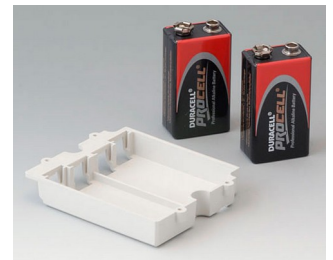

A9174002
Battery compartment, 2 x 9 V
ABS (UL 94 HB)
off-white RAL 9002