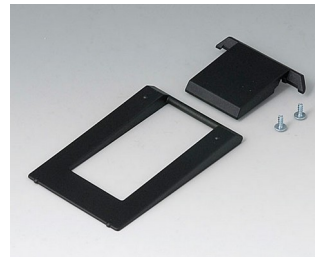

A9250909
Tilt foot bar
ABS (UL 94 HB)
black RAL 9005

Subject to technical modification without notice. © by OKW Gehäusesysteme, Buchen/Germany.