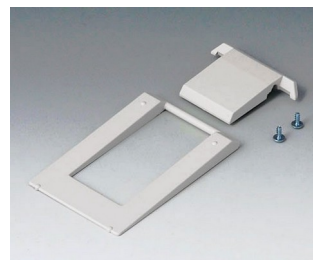

A9250907
Tilt foot bar
ABS (UL 94 HB)
off-white RAL 9002