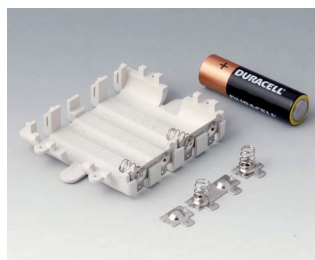

A9174006
Set of battery clips, 1 x 9 V
Steel
tin-plated

A9190011
Set of battery clips, 2 x AA
Steel
nickel-plated

A9190012
Set of battery clips, 4 x AA
Steel
nickel-plated

DATEC-MOBIL-BOX

A9250250
Battery spacer
PE foam
50x25x4mm