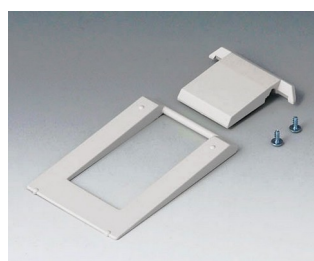

A9250907
Tilt foot bar
ABS (UL 94 HB)
off-white RAL 9002