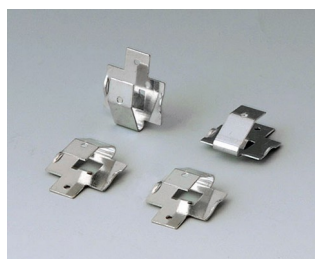

A9174003
Battery compartment, 1 x 9 V
ABS (UL 94 HB)
off-white RAL 9002

A9250907
Tilt foot bar
ABS (UL 94 HB)
off-white RAL 9002

A9250909
Tilt foot bar
ABS (UL 94 HB)
black RAL 9005

Accessory "battery"

A9160003
Plug-in contact, 1 x 9 V (PP3)

A9161002
Set of battery clips, 2 x 9 V or 4 x AA
Steel
tin-plated

A9173010
9 V contact kit, 1 x 9 V
ABS (UL 94 HB)

A9174002
Battery compartment, 2 x 9 V
ABS (UL 94 HB)
off-white RAL 9002

A9174003
Battery compartment, 1 x 9 V
ABS (UL 94 HB)
off-white RAL 9002

A9174006
Set of battery clips, 1 x 9 V
Steel
tin-plated

A9190011
Set of battery clips, 2 x AA
Steel
nickel-plated

A9190012
Set of battery clips, 4 x AA
Steel
nickel-plated

DATEC-MOBIL-BOX

A9250250
Battery spacer
PE foam
50x25x4mm