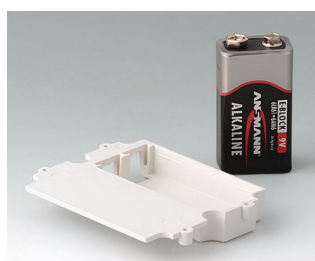

A9174003
Battery compartment, 1 x 9 V
ABS (UL 94 HB)
off-white RAL 9002