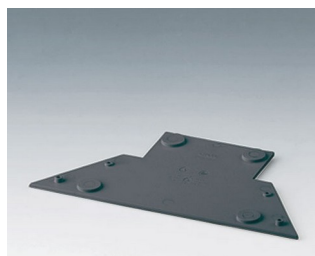

B4308228
Base plate for station
ASA+PC (UL 94 V-0)
lava