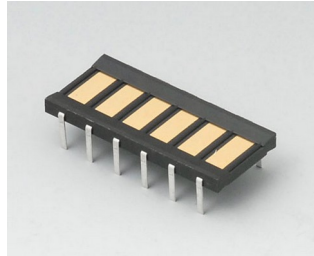

A9178008
Contacts, female
gold-plated