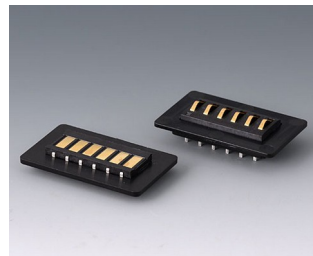

## Accessory

**A9178007**  
Contacts, male  
gold-plated

**A9178008**  
Contacts, female  
gold-plated

**A9193042**  
Mounting plates for contacts  
ABS (UL 94 HB)  
black RAL 9005

**A9193044**  
Contacting kit, 6-pin  
ABS (UL 94 HB)  
black RAL 9005