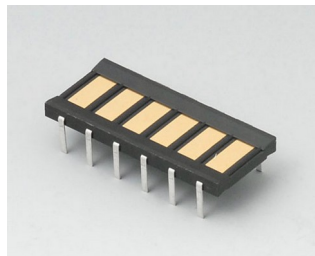

A9178008
Contacts, female
gold-plated