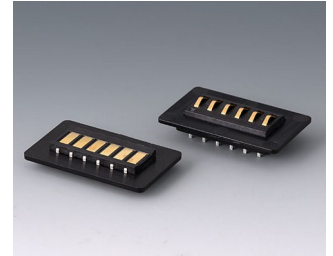

## Accessory

**A9178007**  
Contacts, male  
gold-plated

**A9178008**  
Contacts, female  
gold-plated

**A9193042**  
Mounting plates for contacts  
ABS (UL 94 HB)  
black RAL 9005

**A9193044**  
Contacting kit, 6-pin  
ABS (UL 94 HB)  
black RAL 9005