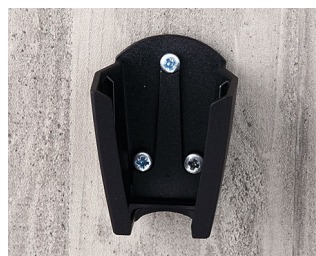

**A9166307**  
Holder M  
ABS (UL 94 HB)  
off-white RAL 9002

**A9166309**  
Holder M  
ABS (UL 94 HB)  
black RAL 9005

**A9167037**  
Holder L  
ABS (UL 94 HB)  
off-white RAL 9002