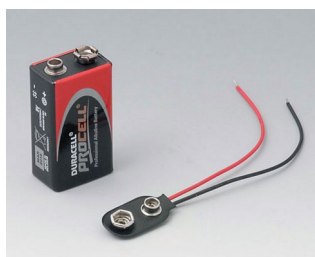

## Accessory "battery"

**A9160003**  
Plug-in contact, 1 x 9 V (PP3)

**A9166001**  
Set of battery clips, 2 x AAA  
Steel  
tin-plated

**A9166002**  
Battery contact, 2 x AAA  
Steel  
tin-plated

**A9166003**  
Battery holder, 2 x AAA  
PA 6 (UL 94 HB)  
black RAL 9005