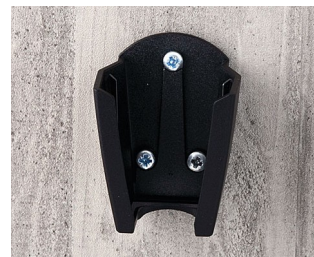

A9166309
Holder M
ABS (UL 94 HB)
black RAL 9005