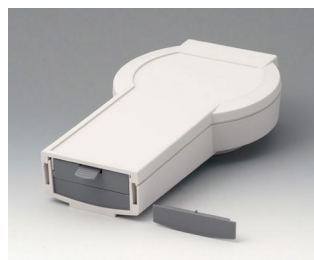

# DATEC-CONTROL

**A9178128**  
Battery compartment, M/L, 4 x  
AA  
PC  
volcano

**A9178158**  
Battery compartment, M/L, 5 x  
AA  
PC  
volcano

**A9178178**  
End plate for electronic area,  
Vers. I  
PC  
volcano