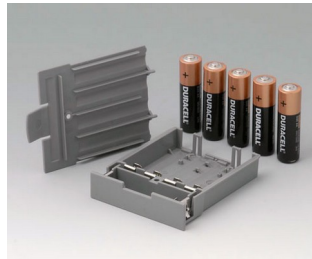

A9178158
Battery compartment, M/L, 5 x
AA
PC
volcano