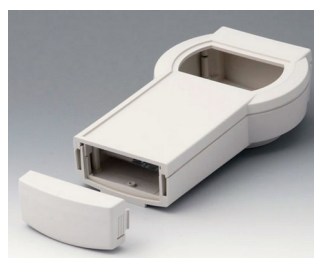

A9078207
DATEC-CONTROL M, Vers. II
ABS (UL 94 HB)
off-white RAL 9002
243x130x60mm
IP 54 opt.