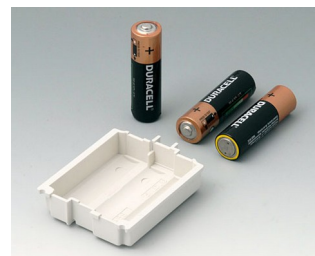

A9176128
Battery compartment XS, 2 x AA
or 1 x 9V
ABS (UL 94 HB)

A9176137
Station XS
ABS (UL 94 HB)
off-white RAL 9002

A9176139
Station XS
ABS (UL 94 HB)
black RAL 9005

A9176158
Battery compartment XS, 3 x AA
ABS (UL 94 HB)
off-white RAL 9002