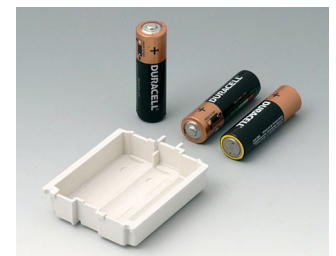

**A9176128**  
Battery compartment XS, 2 x AA  
or 1 x 9V  
ABS (UL 94 HB)

**A9176137**  
Station XS  
ABS (UL 94 HB)  
off-white RAL 9002

**A9176139**  
Station XS  
ABS (UL 94 HB)  
black RAL 9005

**A9176158**  
Battery compartment XS, 3 x AA  
ABS (UL 94 HB)  
off-white RAL 9002