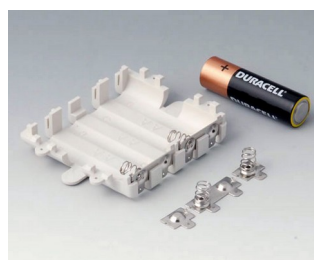

A9345217
Set of battery compartment, 4 x
AA
ABS (UL 94 HB)
off-white RAL 9002