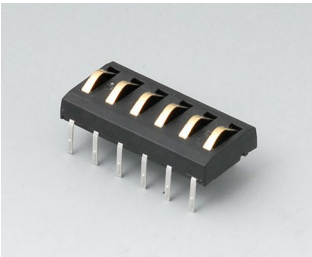

Accessory

A9178007
Contacts, male
gold-plated