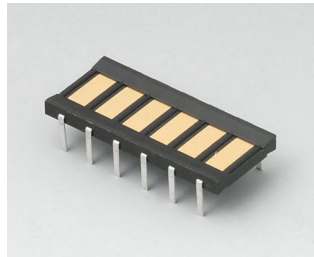

Accessory "carrying"

A9100002
Ring eyelet
PA 6
volcano

Accessory

A9178007
Contacts, male
gold-plated

A9178008
Contacts, female
gold-plated

Subject to technical modification without notice. © by OKW Gehäusesysteme, Buchen/Germany.