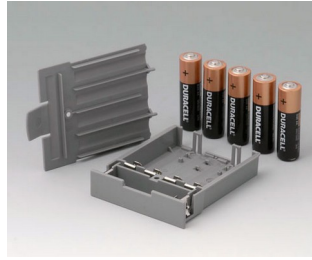

A9178158
Battery compartment, M/L, 5 x
AA
PC
volcano