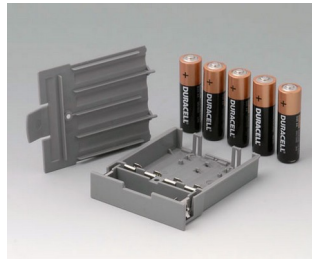

A9176158
Battery compartment XS, 3 x AA
ABS (UL 94 HB)
off-white RAL 9002

A9177310
Battery compartment, 1 x 9 V
ABS (UL 94 HB)

A9178118
Battery compartment holder
PC
volcano

DATEC-CONTROL

A9178128
Battery compartment, M/L, 4 x AA
PC
volcano

A9178158
Battery compartment, M/L, 5 x AA
PC
volcano

A9178178
End plate for electronic area, Vers. I
PC
volcano

A9178188
End plate for electronic area, Vers. II
PC
volcano

A9178198
End plate for electronic area, Vers. III
PC
volcano