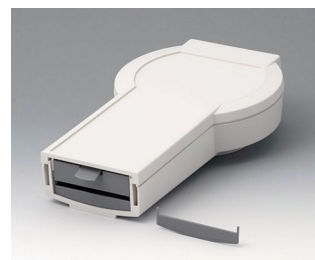

# DATEC-CONTROL

**A9178128**  
Battery compartment, M/L, 4 x  
AA  
PC  
volcano

**A9178158**  
Battery compartment, M/L, 5 x  
AA  
PC  
volcano

**A9178178**  
End plate for electronic area,  
Vers. I  
PC  
volcano