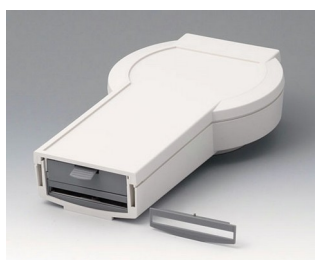

A9178198
End plate for electronic area,
Vers. III
PC
volcano