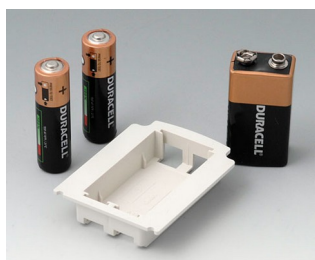

## Accessory "battery"

**A9160003**  
Plug-in contact, 1 x 9 V (PP3)

**A9174006**  
Set of battery clips, 1 x 9 V  
Steel  
tin-plated

**A9176007**  
Set of battery clips, 2 x AA  
Steel  
nickel-plated

**A9176008**  
Set of battery clips, 3 x AA  
Steel  
nickel-plated