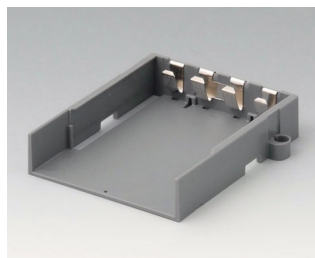

A9178118
Battery compartment holder
PC
volcano