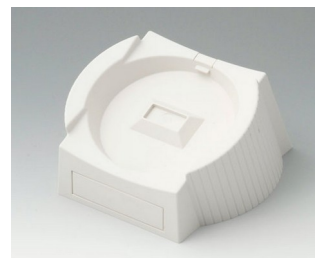

**A9177139**  
Station S  
ABS (UL 94 HB)  
black RAL 9005

**A9178007**  
Contacts, male  
gold-plated

**A9178118**  
Battery compartment holder  
PC  
volcano

**A9178128**  
Battery compartment, M/L, 4 x  
AA  
PC  
volcano