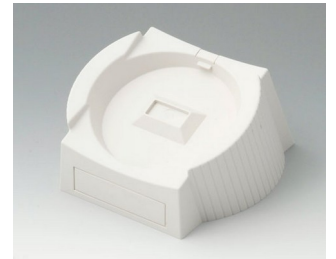

A9178137
Station, Vers. I
ABS (UL 94 HB)
off-white RAL 9002