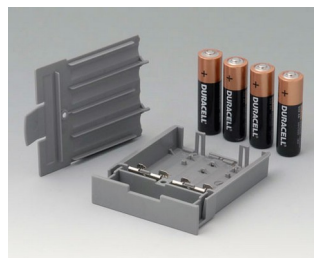

A9178128
Battery compartment, M/L, 4 x
AA
PC
volcano