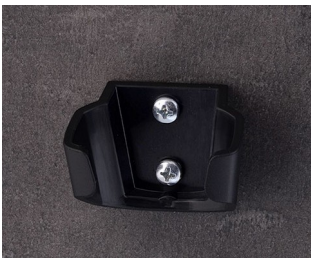

B2804027
STYLE-CASE L
ASA (UL 94 HB)
traffic white RAL 9016
166x64x31mm
IP 65 opt., IP 40

B2902037
Holder S
ASA (UL 94 HB)
traffic white RAL 9016

B2902039
Holder S
ASA (UL 94 HB)
black RAL 9005

B2903037
Holder M
ASA (UL 94 HB)
traffic white RAL 9016